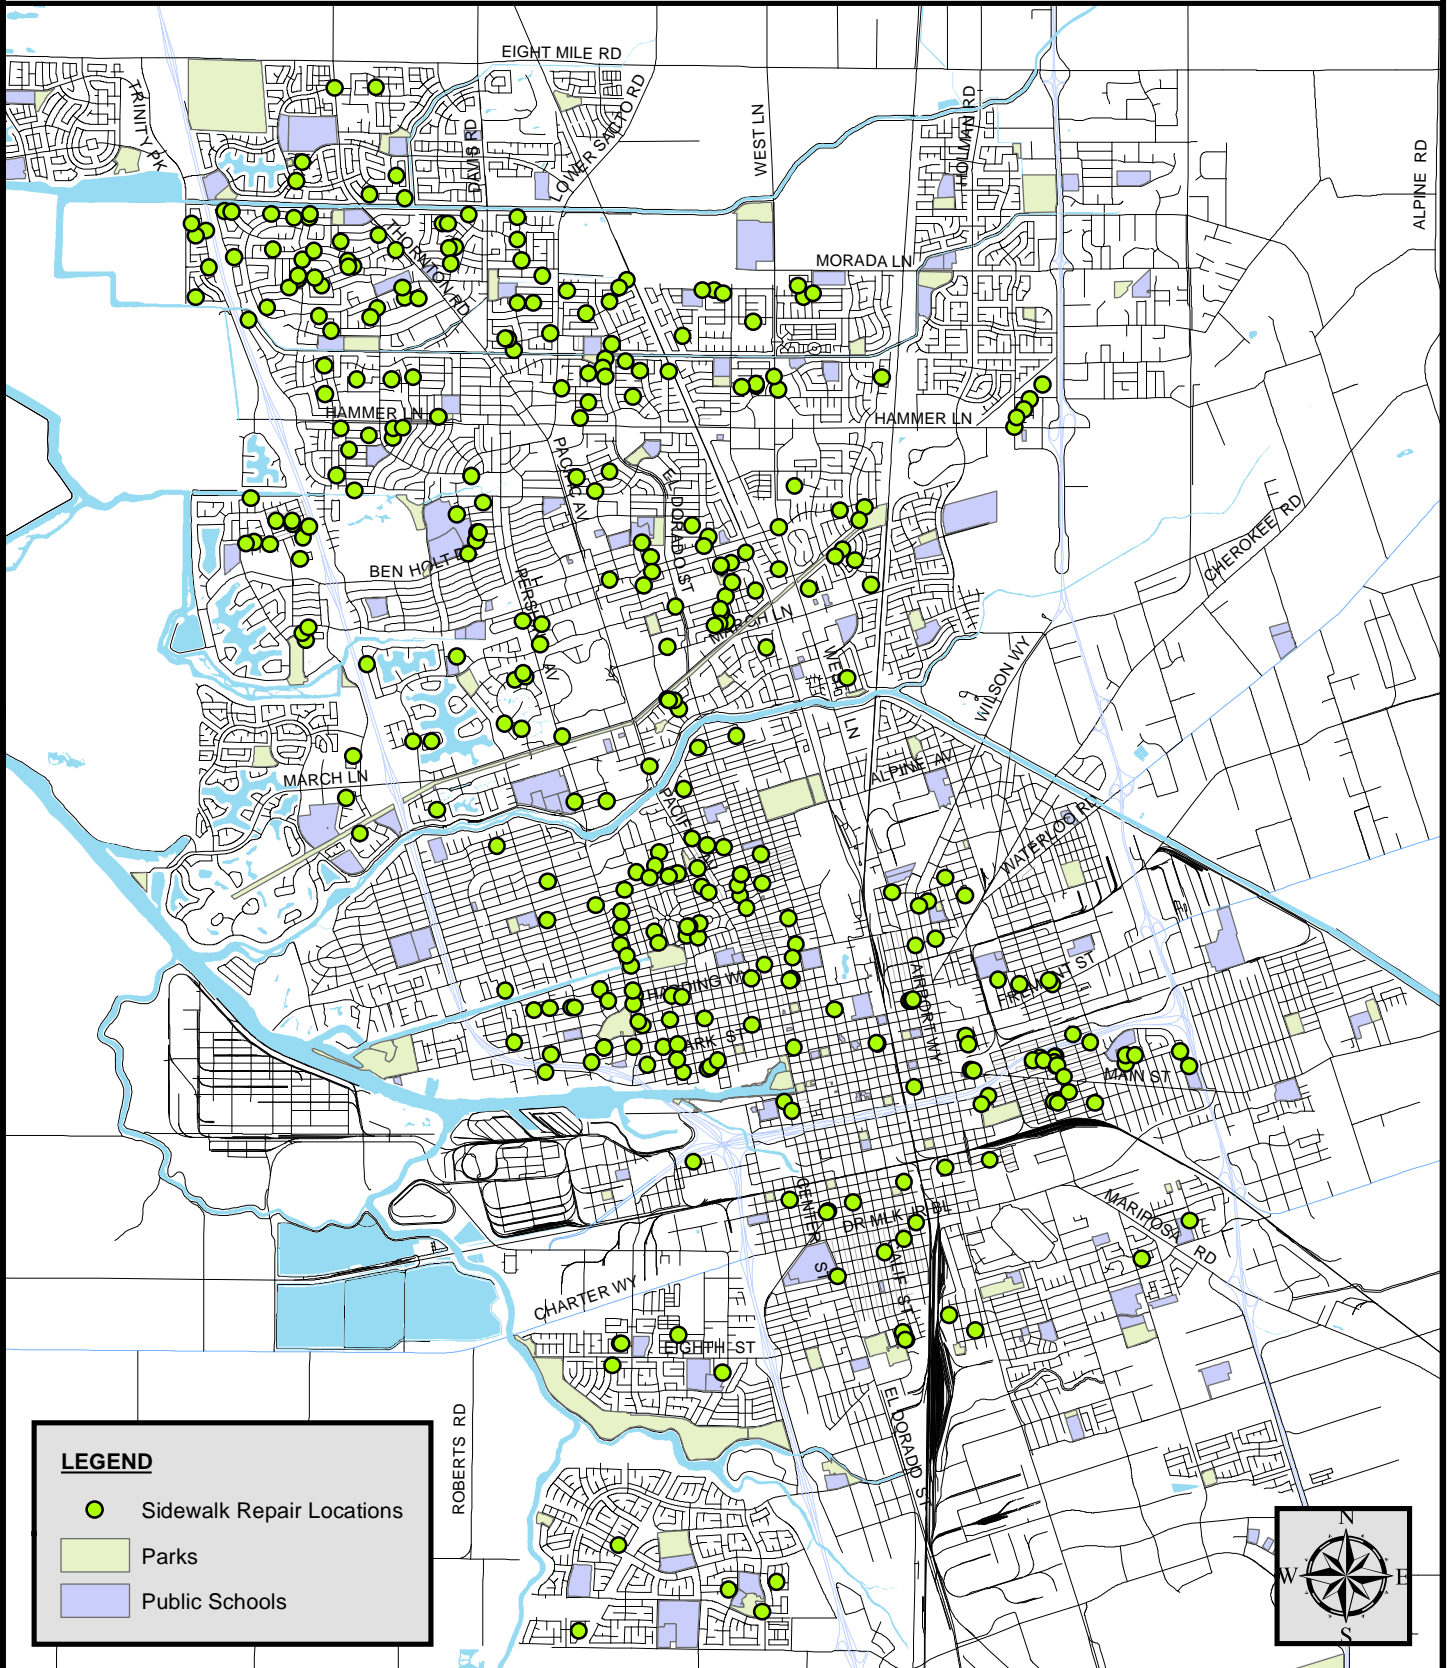

Citywide Sidewalk Repair, Project No. WD22053

CITY OF STOCKTON
DEPARTMENT OF PUBLIC WORKS

LEGEND

-  Sidewalk Repair Locations
-  Parks
-  Public Schools

0 0.4 0.8 1.6 2.4 3.2
Miles