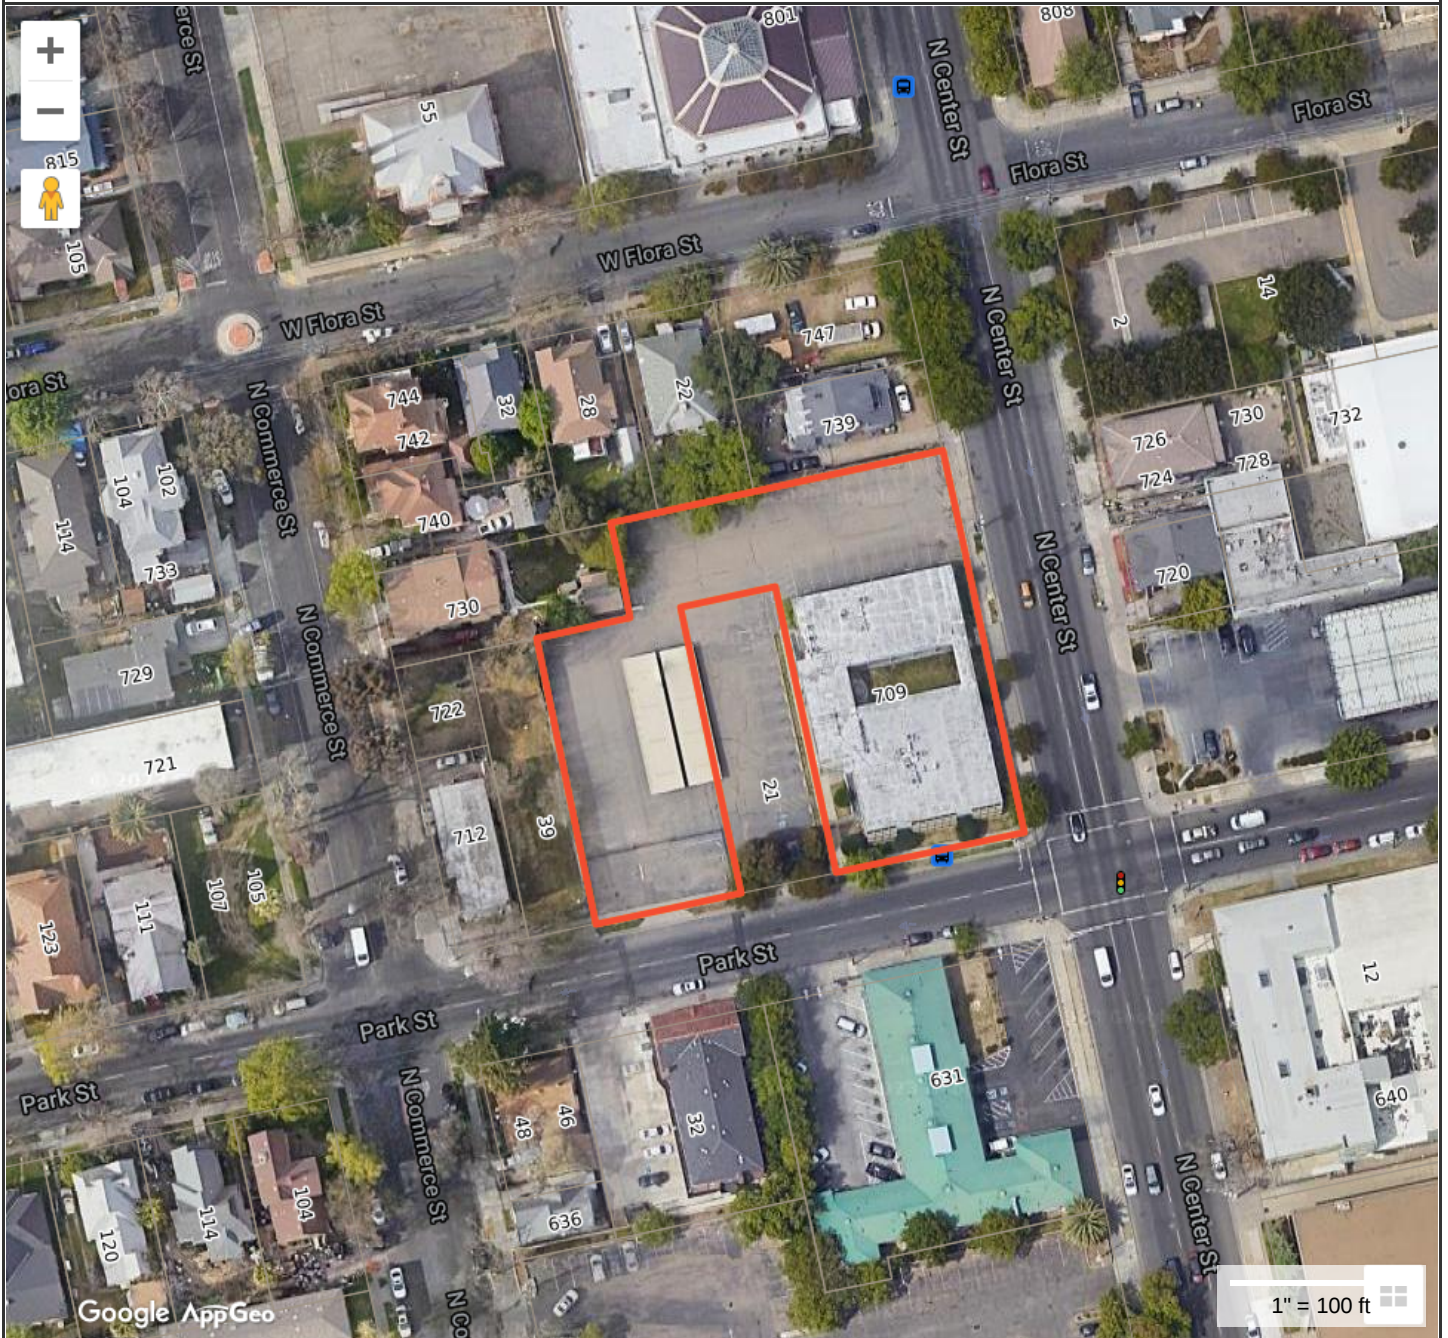

Park Center Rezone - 709 N Center St

Property Information

Property ID 13718030-60634
Location 709 N CENTER ST 1D
Owner DELTA COMMUNITY DEVELOPERS CORP

**MAP FOR REFERENCE ONLY
NOT A LEGAL DOCUMENT**

City of Stockton, CA makes no claims and no warranties, expressed or implied, concerning the validity or accuracy of the GIS data presented on this map.

Geometry updated 05/03/2023
Data updated 05/01/2023

Print map scale is approximate. Critical layout or measurement activities should not be done using this resource.