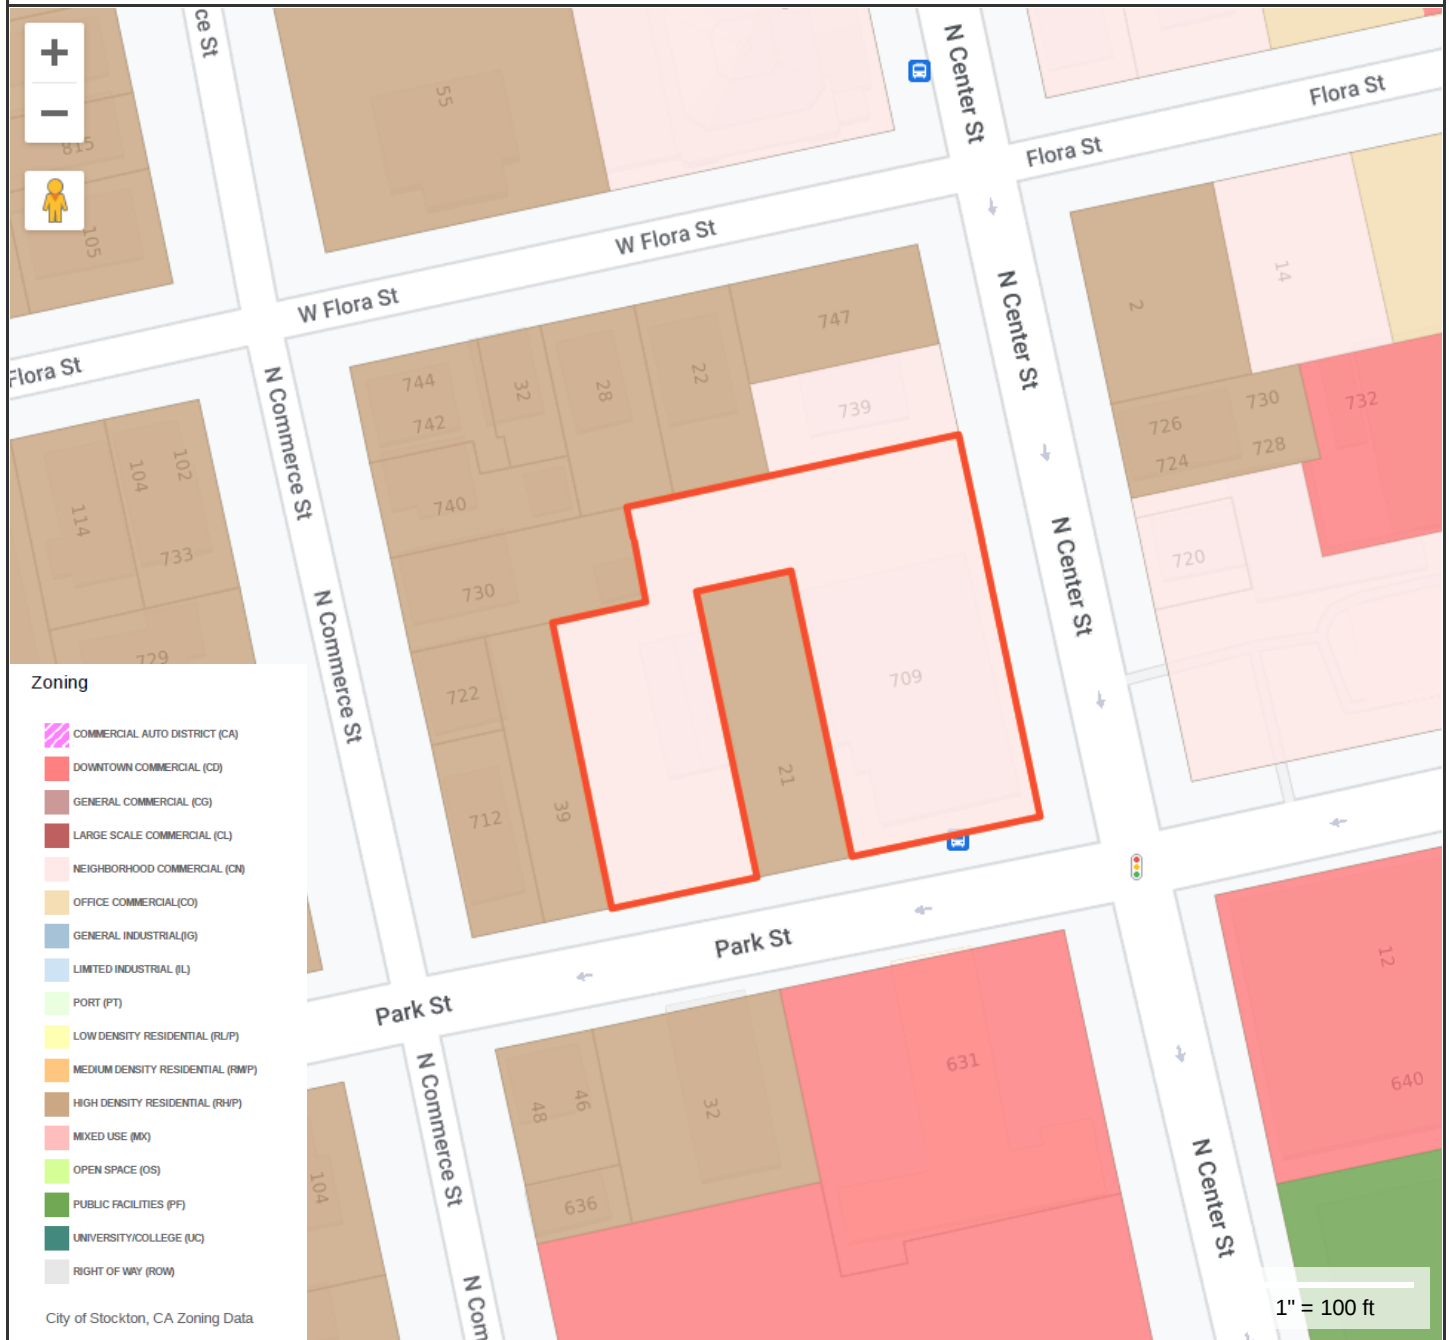

Park Center Rezone - 709 N Center St

Property Information

Property ID 13718030-60634
Location 709 N CENTER ST 1D
Owner DELTA COMMUNITY DEVELOPERS CORP

**MAP FOR REFERENCE ONLY
NOT A LEGAL DOCUMENT**

City of Stockton, CA makes no claims and no warranties, expressed or implied, concerning the validity or accuracy of the GIS data presented on this map.

Geometry updated 05/03/2023
 Data updated 05/01/2023

Print map scale is approximate. Critical layout or measurement activities should not be done using this resource.