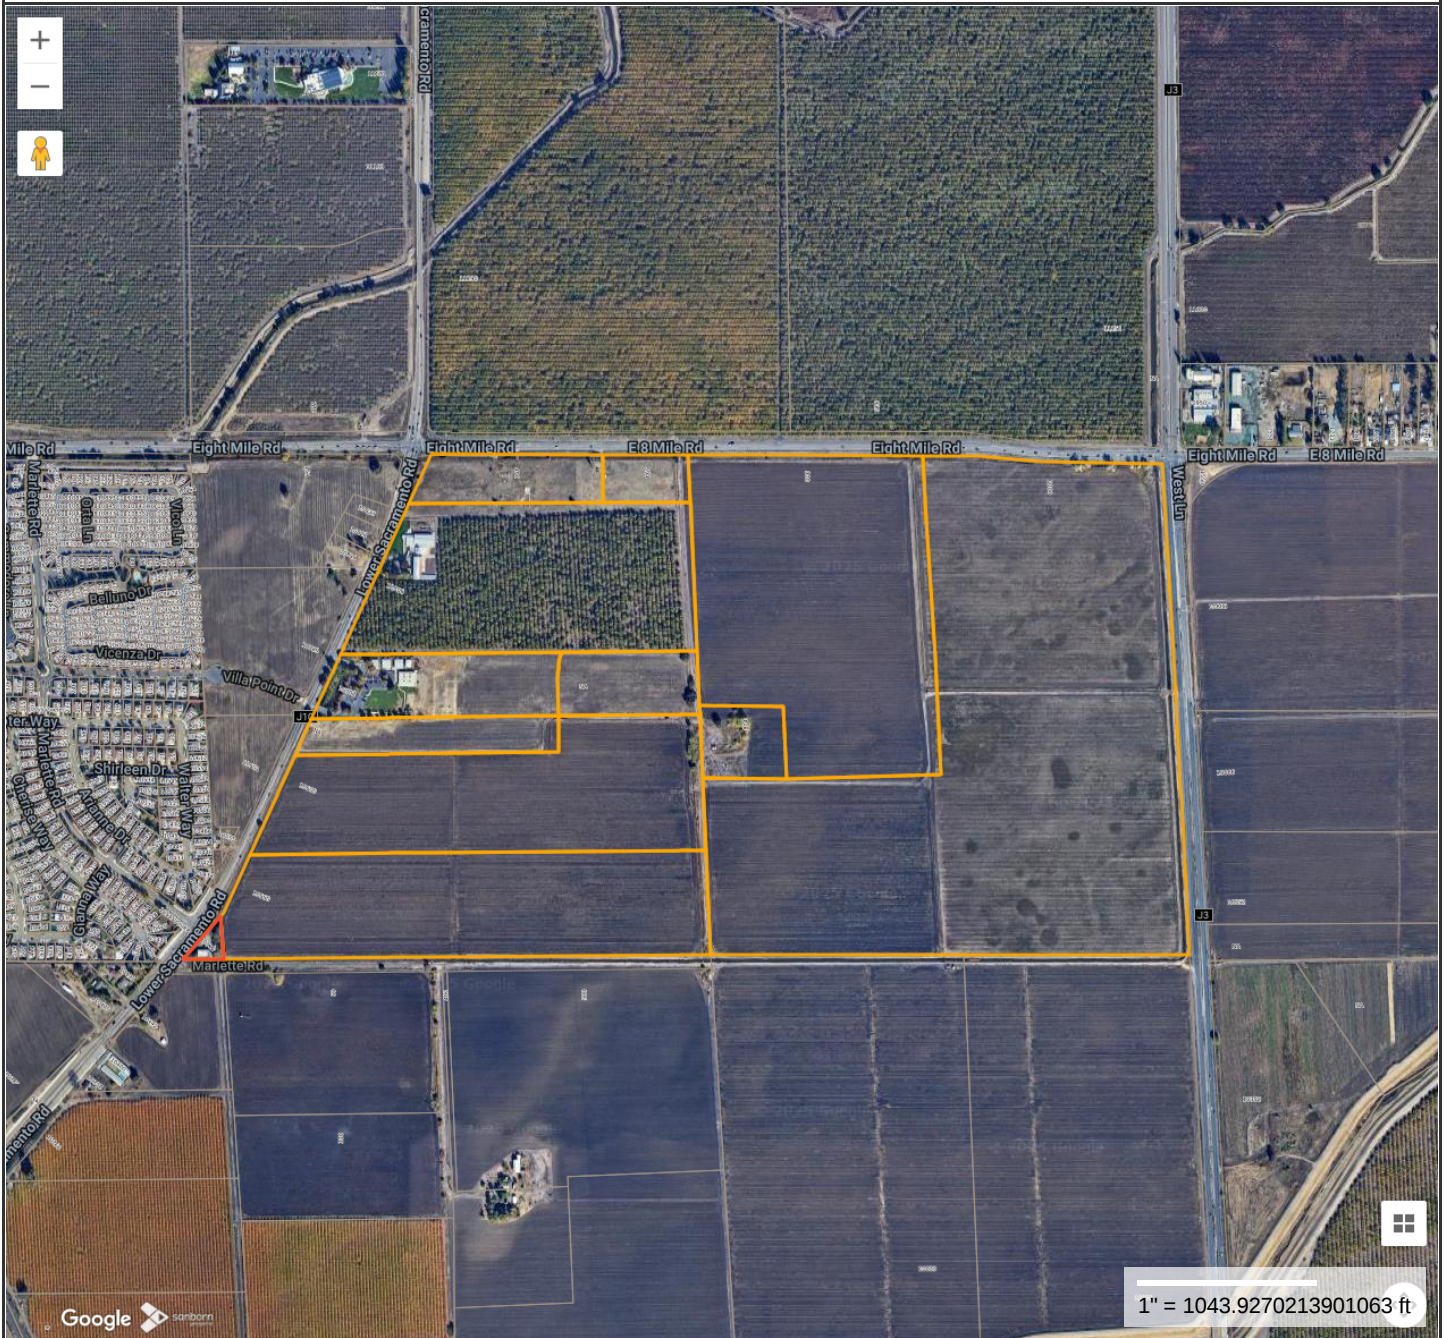

Location Map & Aerial Photo

June 2, 2025

Property Information

Property ID 08403004-80637
Location 10512 N LOWER SACRAMENTO RD
Owner GENECCO, KENNETH M

**MAP FOR REFERENCE ONLY
NOT A LEGAL DOCUMENT**

City of Stockton, CA makes no claims and no warranties, expressed or implied, concerning the validity or accuracy of the GIS data presented on this map.

Geometry updated 05/03/2023
Data updated 05/01/2023

Print map scale is approximate. Critical layout or measurement activities should not be done using this resource.