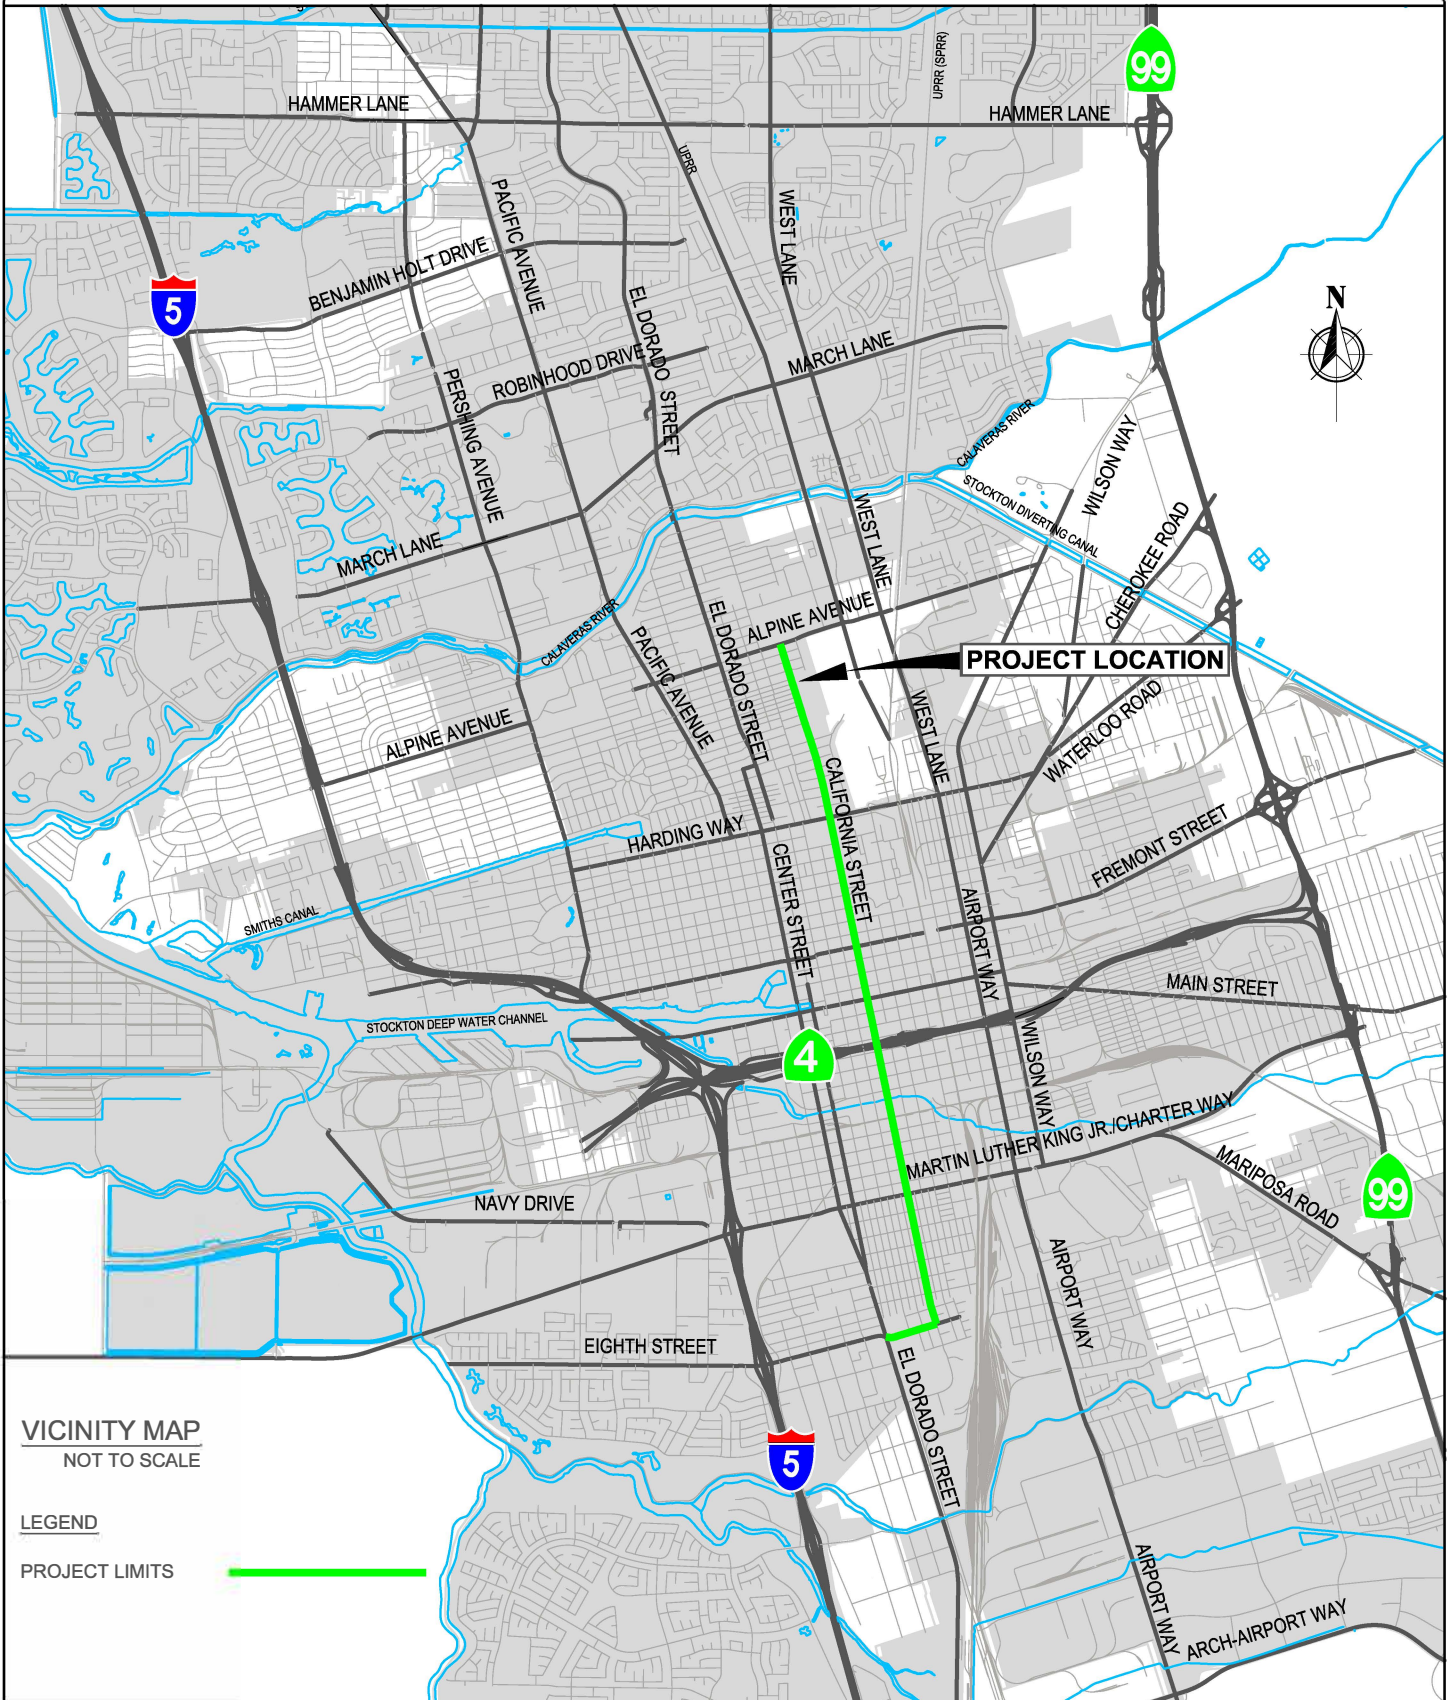

CALIFORNIA STREET ROAD DIET PROJECT NO. WT18005

CITY OF STOCKTON
DEPARTMENT OF PUBLIC WORKS

VICINITY MAP
NOT TO SCALE

LEGEND

PROJECT LIMITS