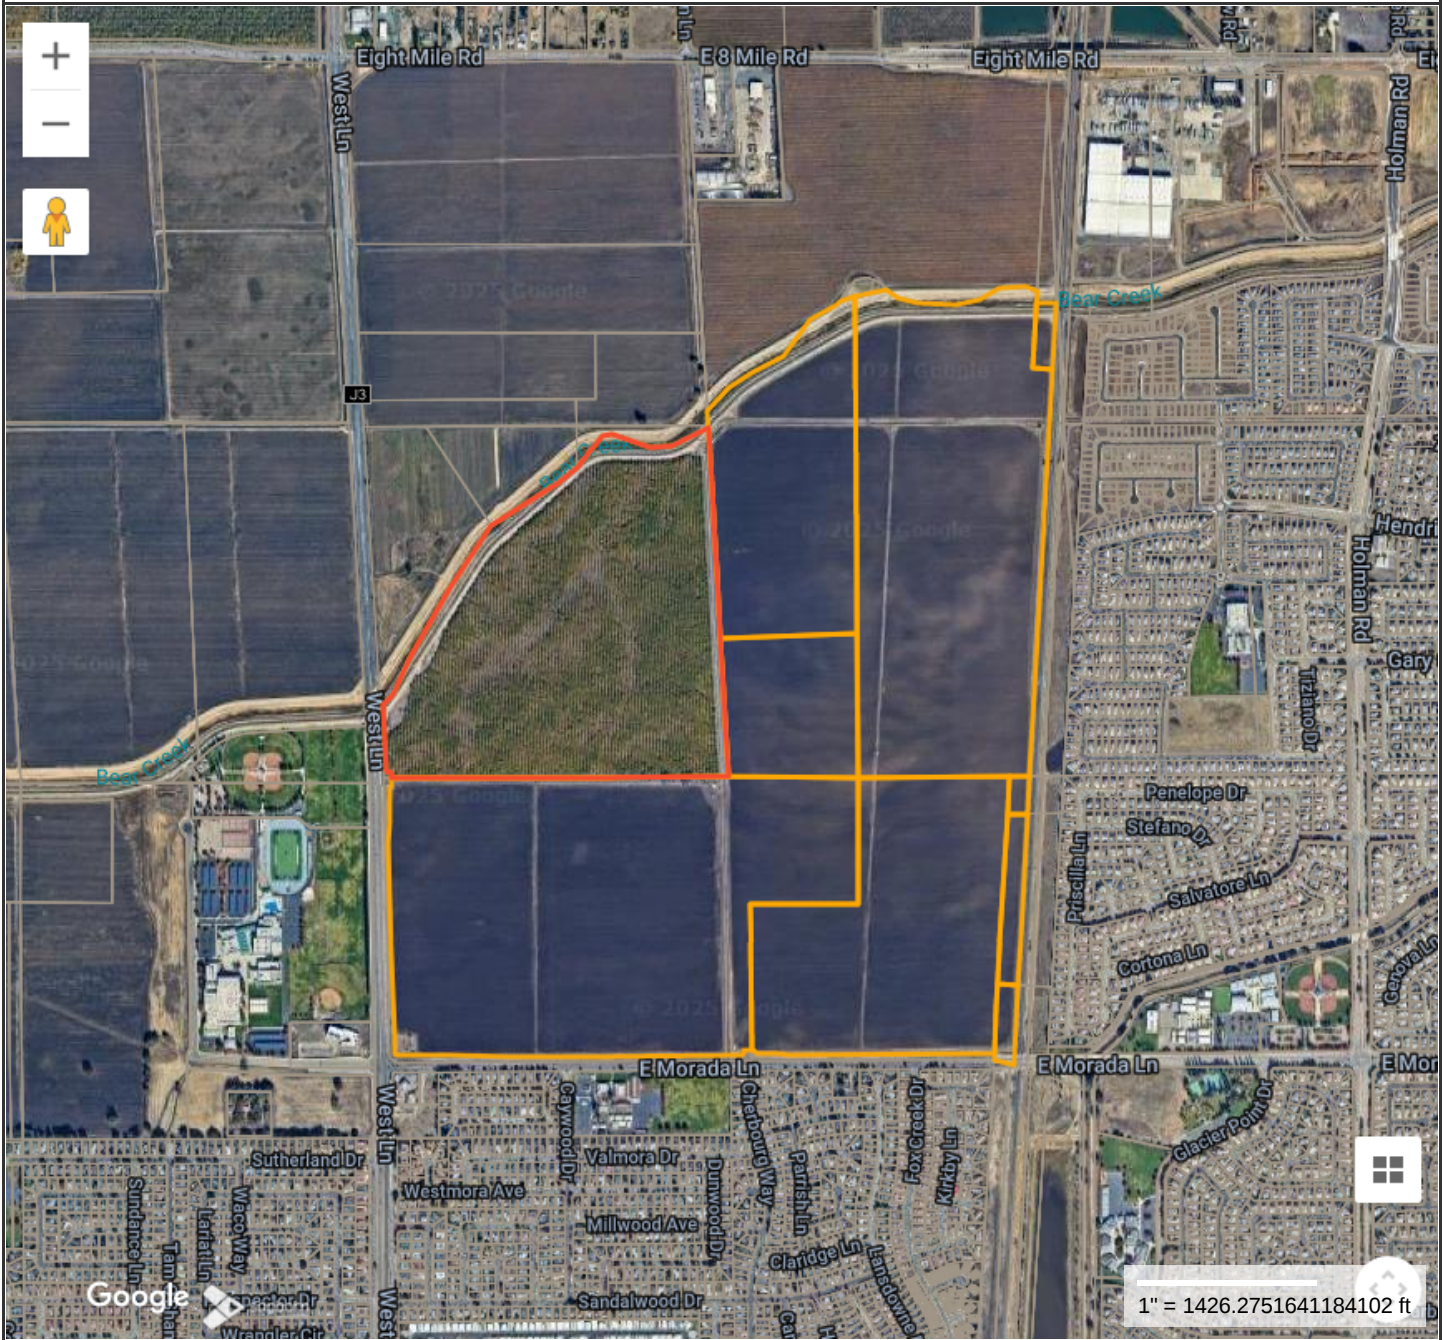

Aerial Photo and Location Map

November 18, 2025

Property Information

Property ID 12002027-96871  
 Location 10122 WEST LN  
 Owner LA MORADA PARTNERSHIP LTD

MAP FOR REFERENCE ONLY  
 NOT A LEGAL DOCUMENT

City of Stockton, CA makes no claims and no warranties, expressed or implied, concerning the validity or accuracy of the GIS data presented on this map.

Geometry updated 05/03/2023  
 Data updated 05/01/2023

Print map scale is approximate. Critical layout or measurement activities should not be done using this resource.