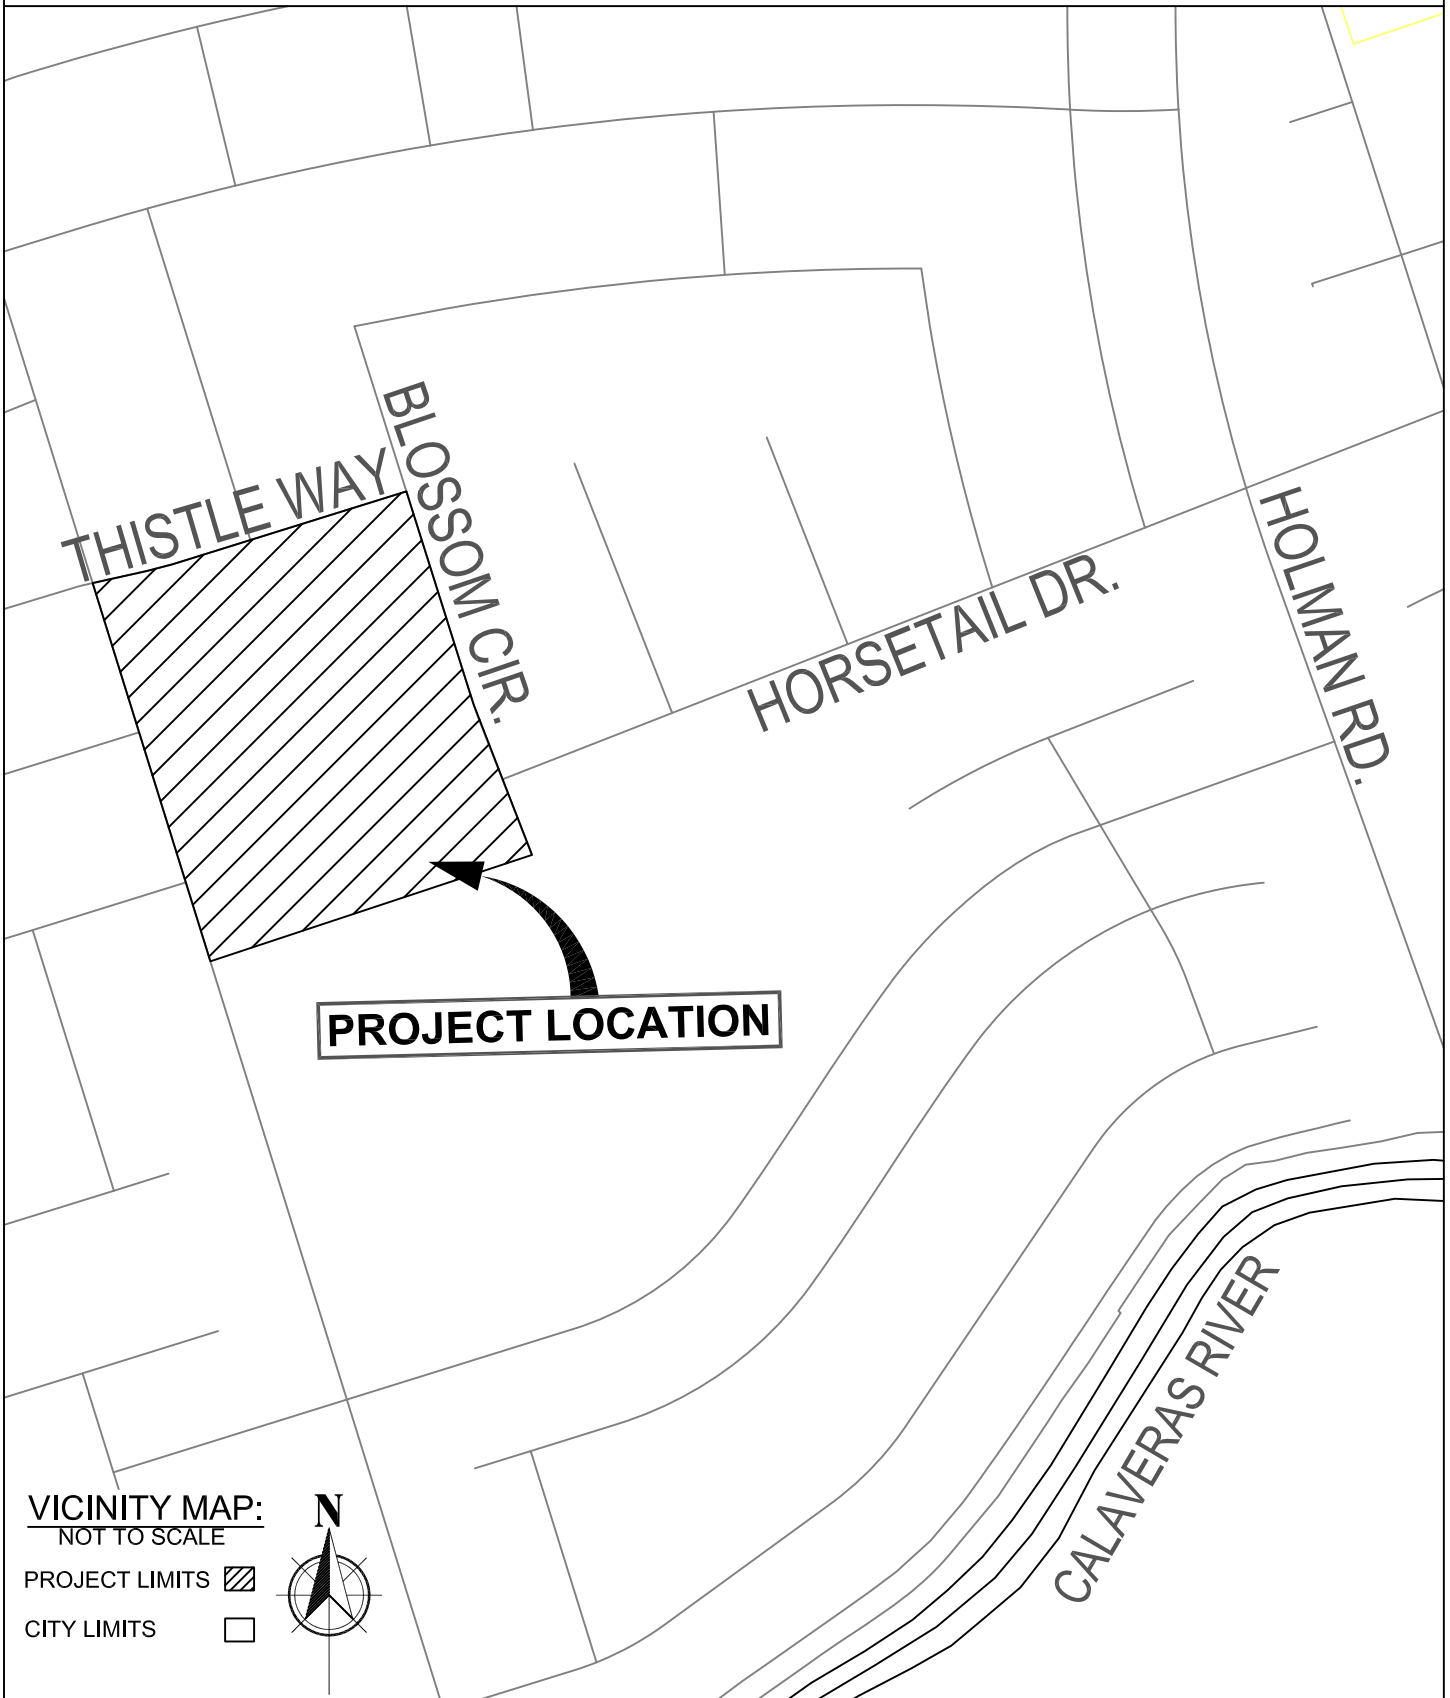

FONG PARK PHASE II (PROJECT NO. WP13207)

CITY OF STOCKTON
PUBLIC WORKS DEPARTMENT

VICINITY MAP:
NOT TO SCALE

PROJECT LIMITS 

CITY LIMITS 