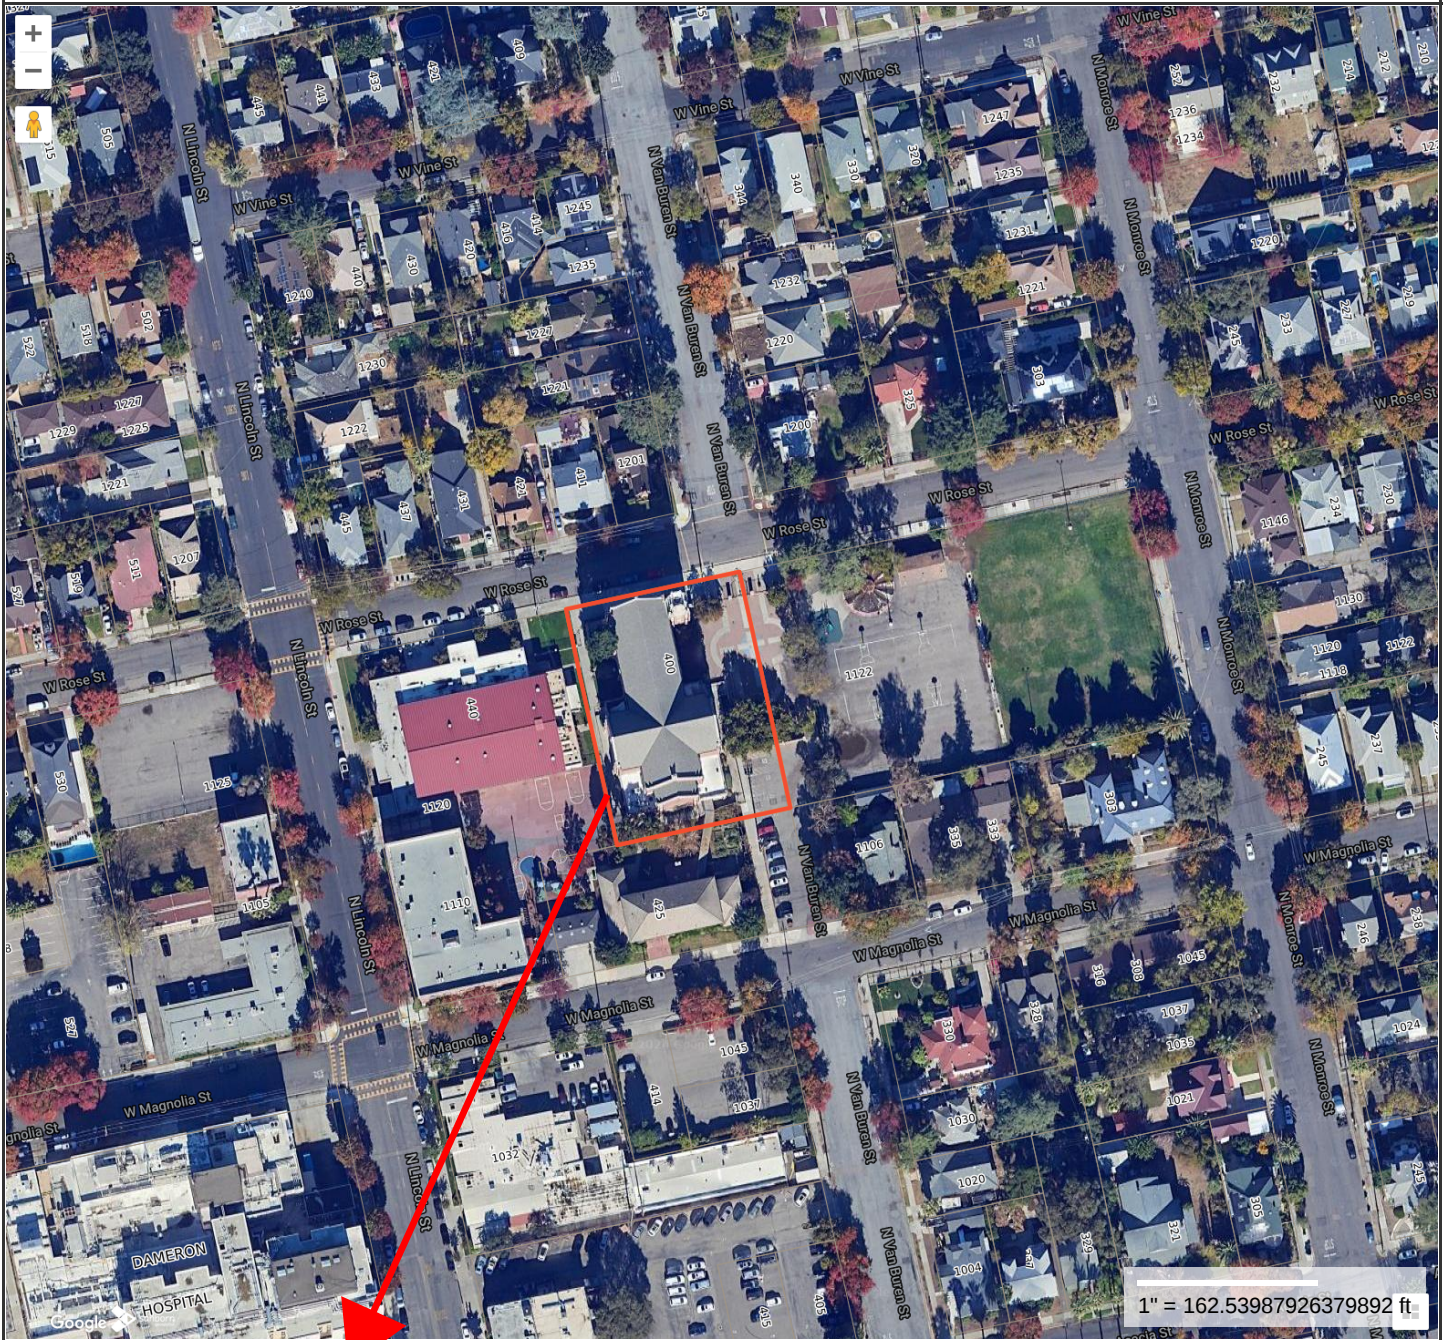

CATHEDRAL OF THE ANNUNCIATION - 400 W ROSE ST

**MAP FOR REFERENCE ONLY
NOT A LEGAL DOCUMENT**

City of Stockton, CA makes no claims and no warranties, expressed or implied, concerning the validity or accuracy of the GIS data presented on this map.

Geometry updated 05/03/2023
Data updated 05/01/2023

Print map scale is approximate.
Critical layout or measurement activities should not be done using this resource.