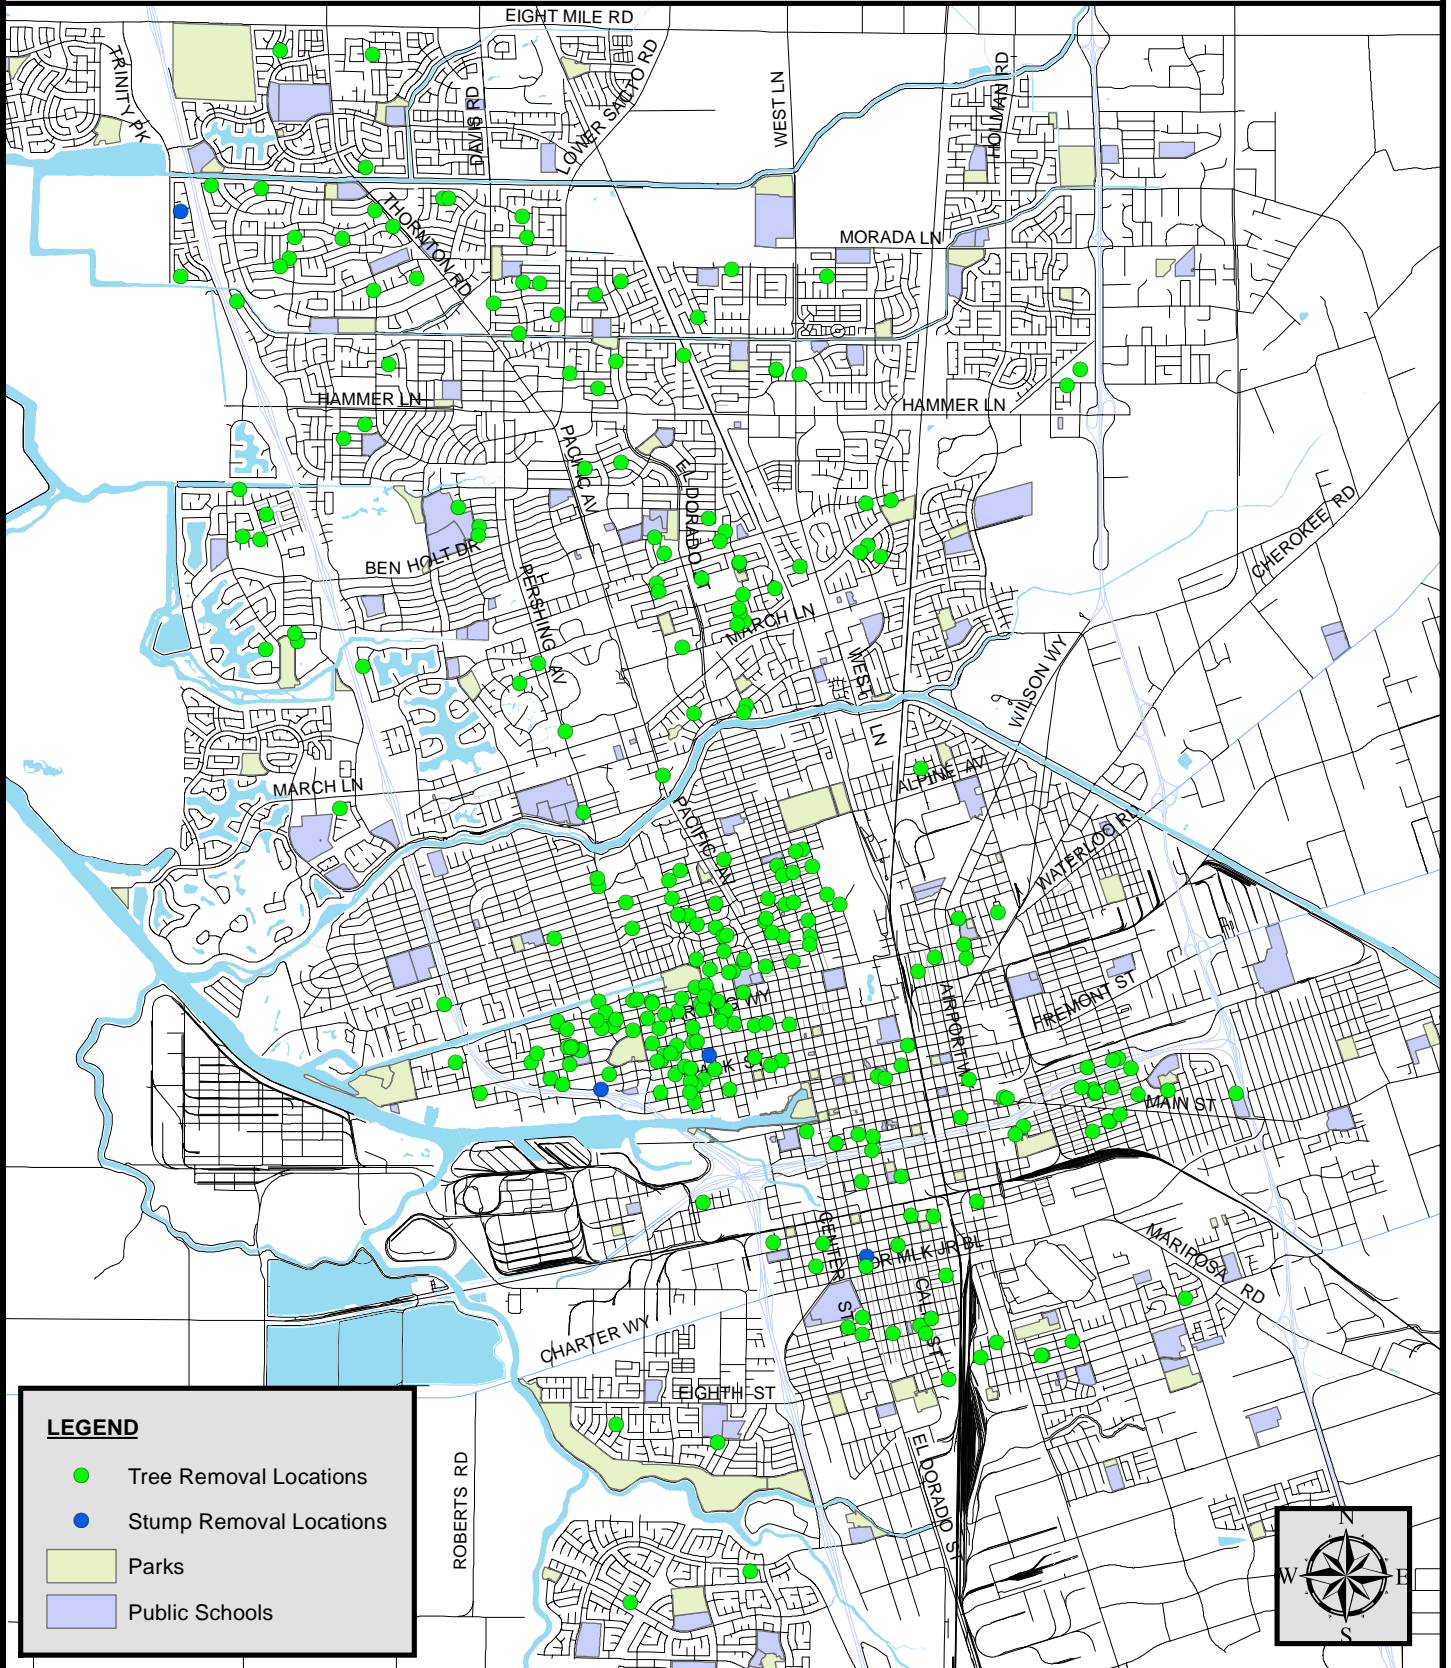

Citywide Tree Removal and Stump Grind, Project No. WD22053

CITY OF STOCKTON
DEPARTMENT OF PUBLIC WORKS

LEGEND

- Tree Removal Locations
- Stump Removal Locations
- Parks
- Public Schools

0 0.375 0.75 1.5 2.25 3 Miles