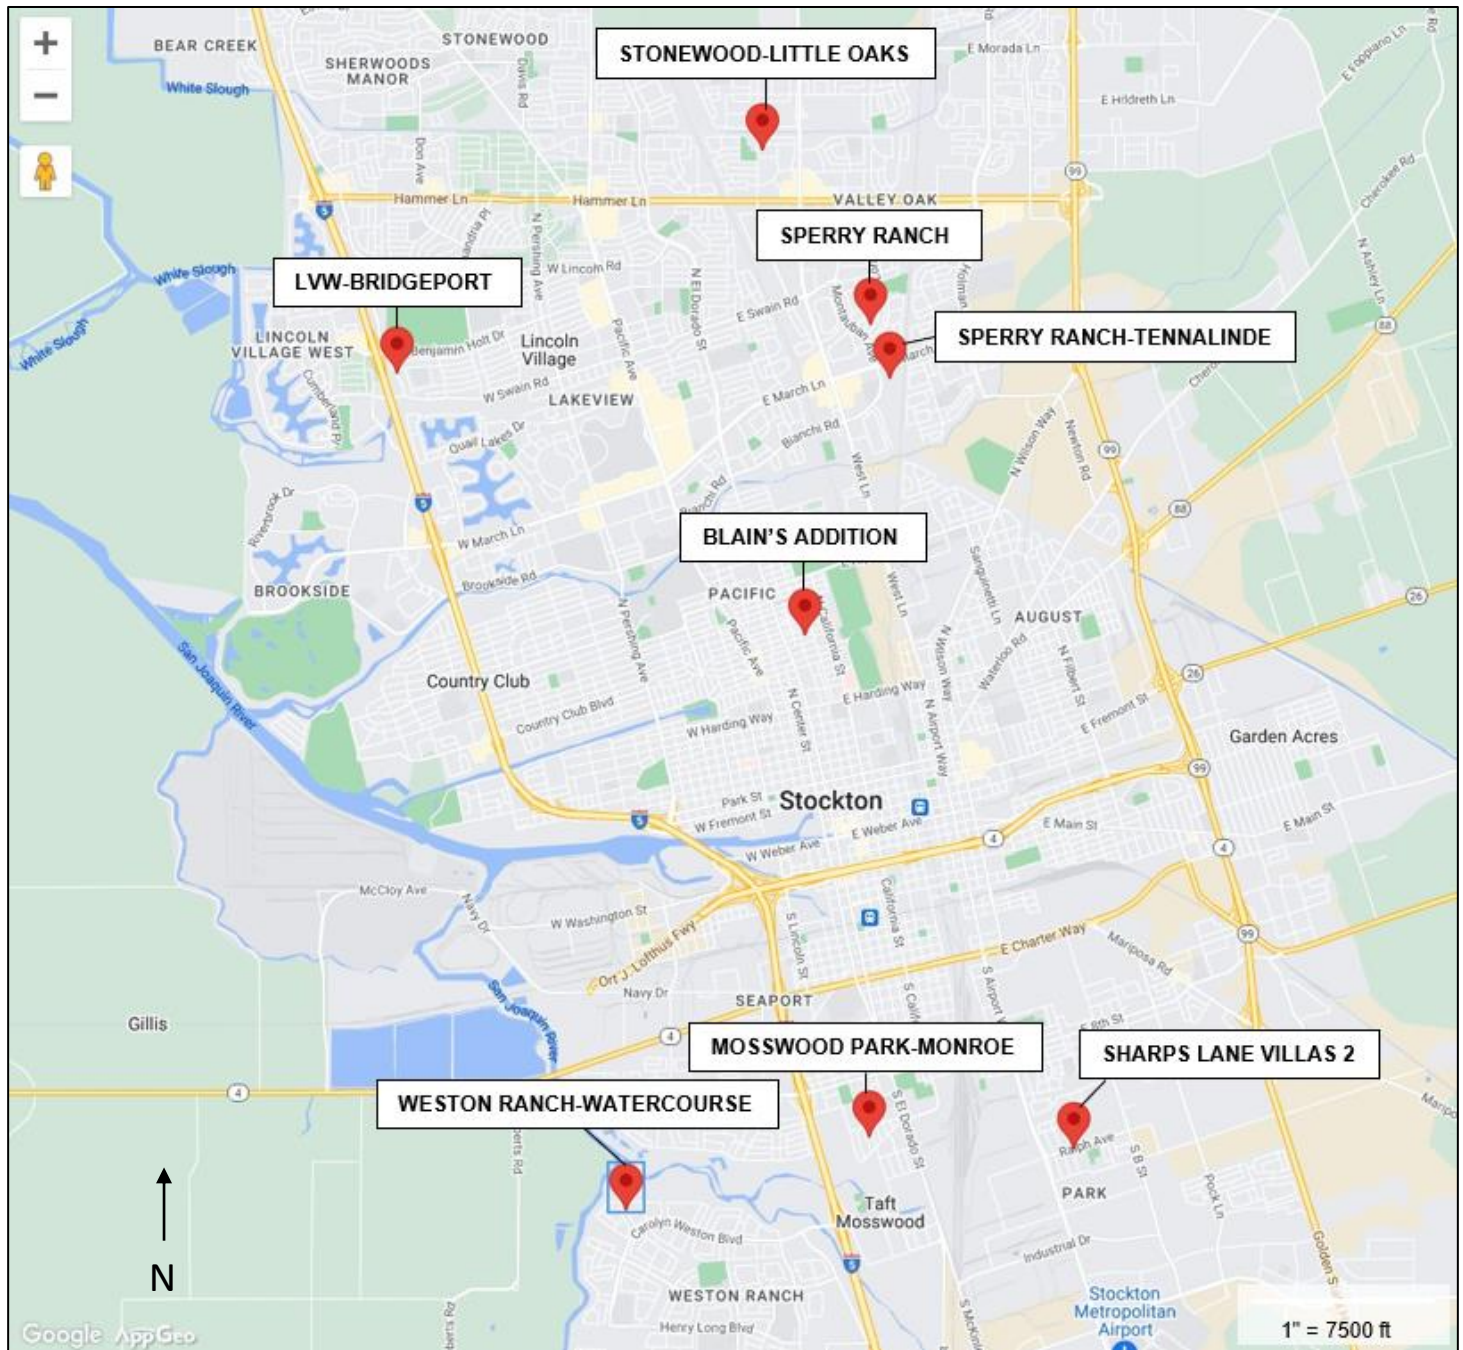

# 2022 NEIGHBORHOOD TRAFFIC MANAGEMENT PROGRAM LOCATIONS

# BLAIN'S ADDITION NTMP AREA BOUNDARY

# LVW-BRIDGEPORT NTMP AREA BOUNDARY

# WESTON RANCH-WATERCOURSE NTMP AREA BOUNDARY