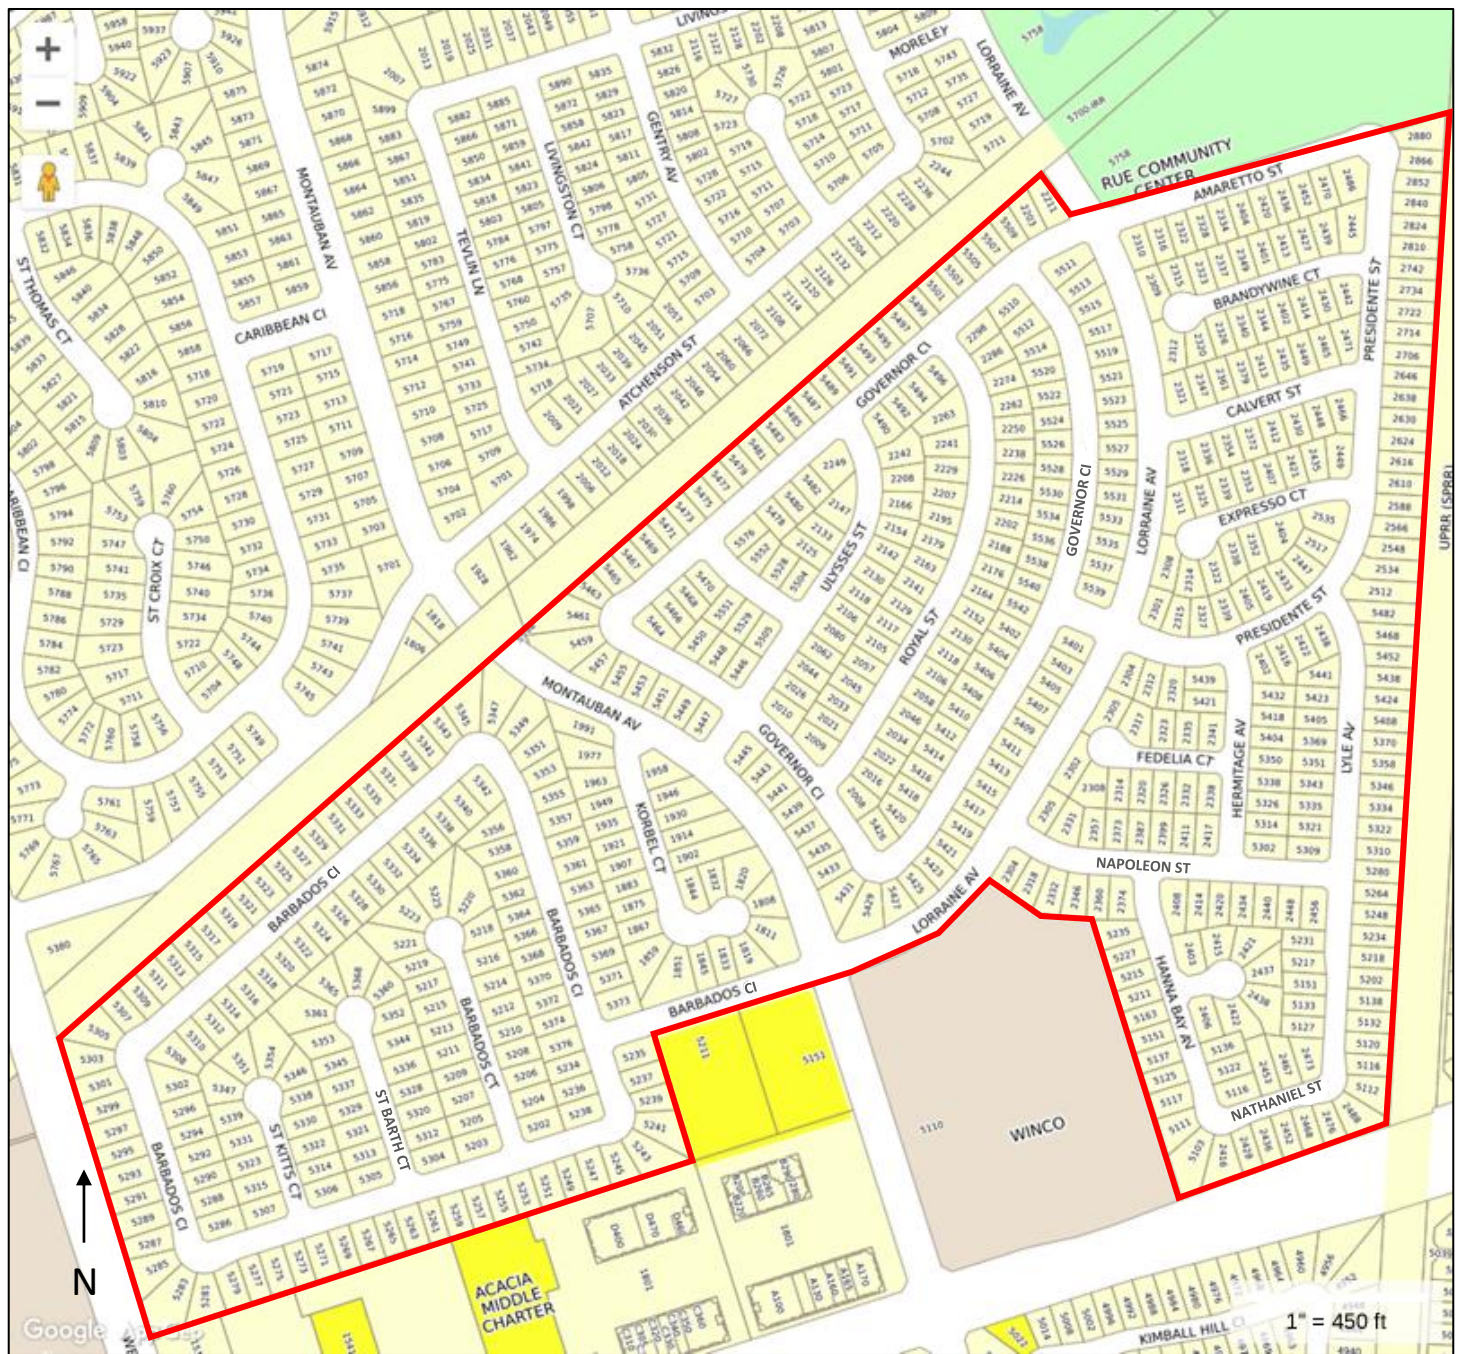

# LVW-BRIDGEPORT NTMP AREA BOUNDARY

# MOSSWOOD PARK-MONROE NTMP AREA BOUNDARY

# SHARPS LANE VILLAS 2 NTMP AREA BOUNDARY

# SPERRY RANCH NTMP AREA BOUNDARY