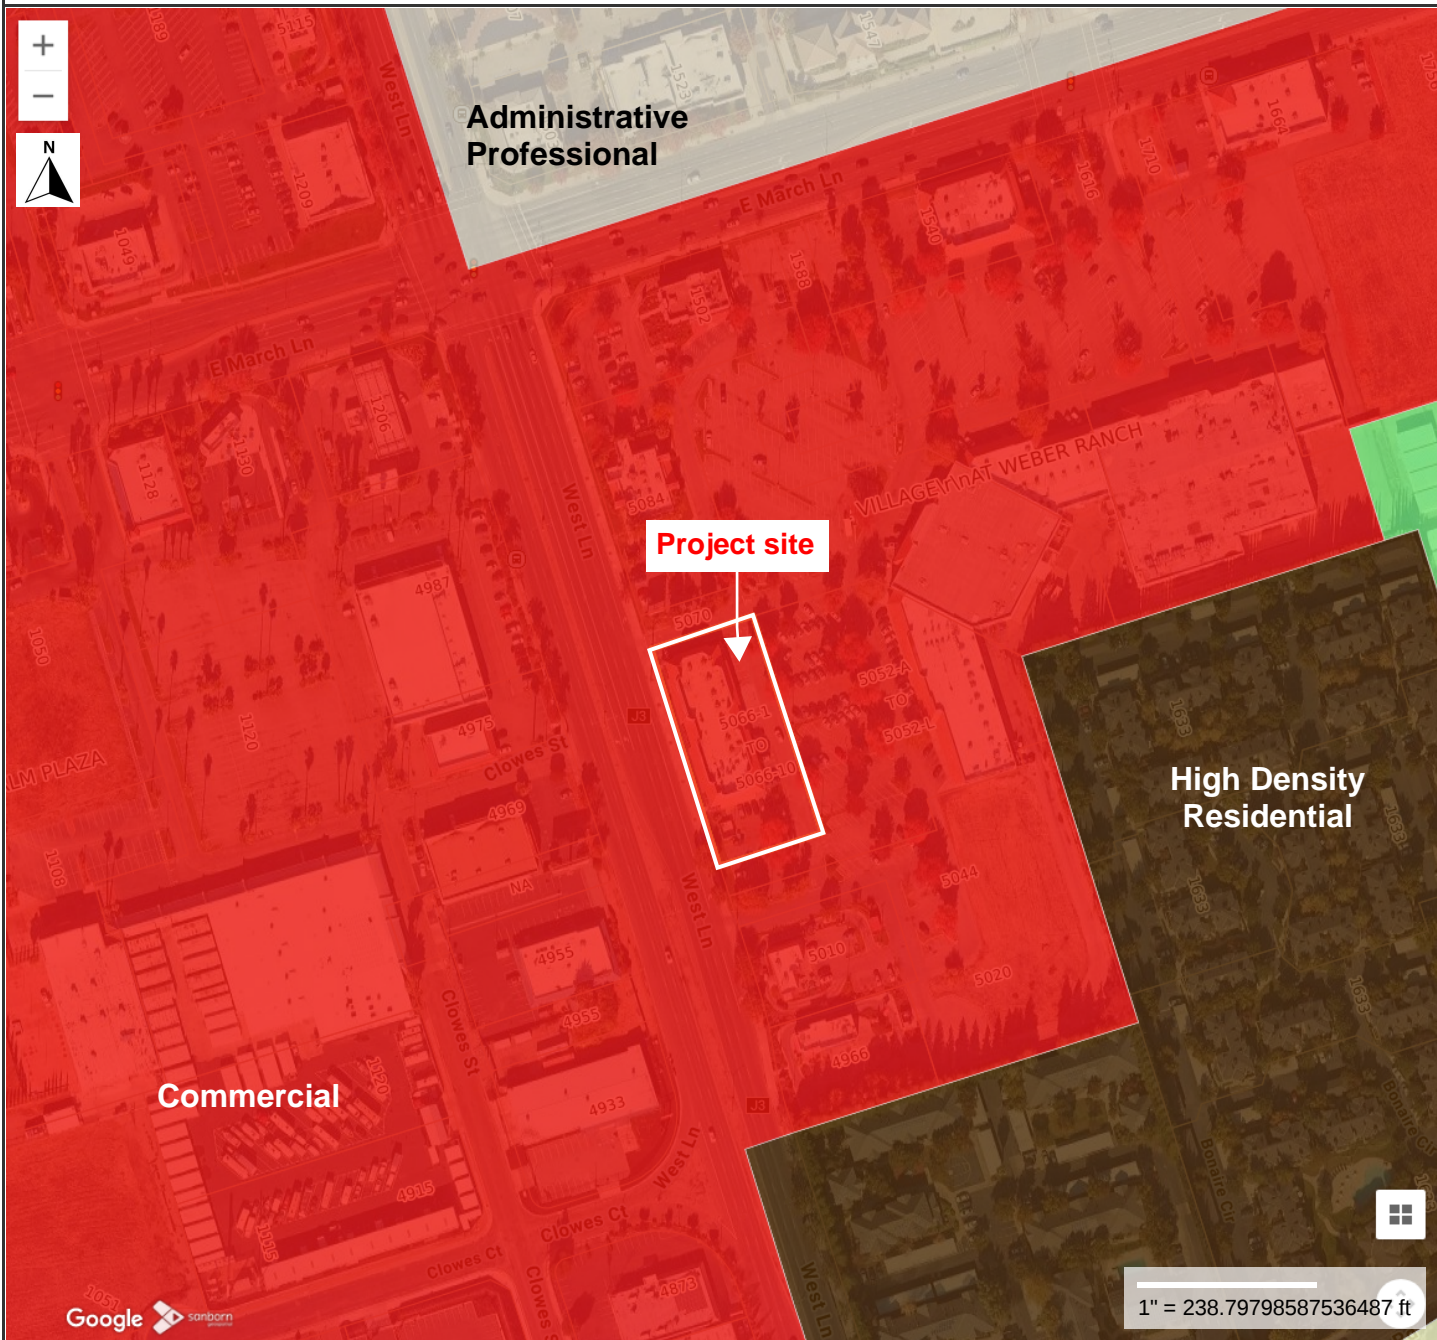

GENERAL PLAN LAND USE MAP

Property Information

Property ID 09614074-144481
 Location 5066 WEST LN A
 Owner BSA PROPERTY MANAGEMENT LLC

MAP FOR REFERENCE ONLY
 NOT A LEGAL DOCUMENT

City of Stockton, CA makes no claims and no warranties, expressed or implied, concerning the validity or accuracy of the GIS data presented on this map.

Geometry updated 05/03/2023
 Data updated 05/01/2023

Legend

- HIGH DENSITY RESIDENTIAL
- ADMINISTRATIVE-PROFESSIONAL
- COMMERCIAL
- INDUSTRIAL
- INSTITUTIONAL