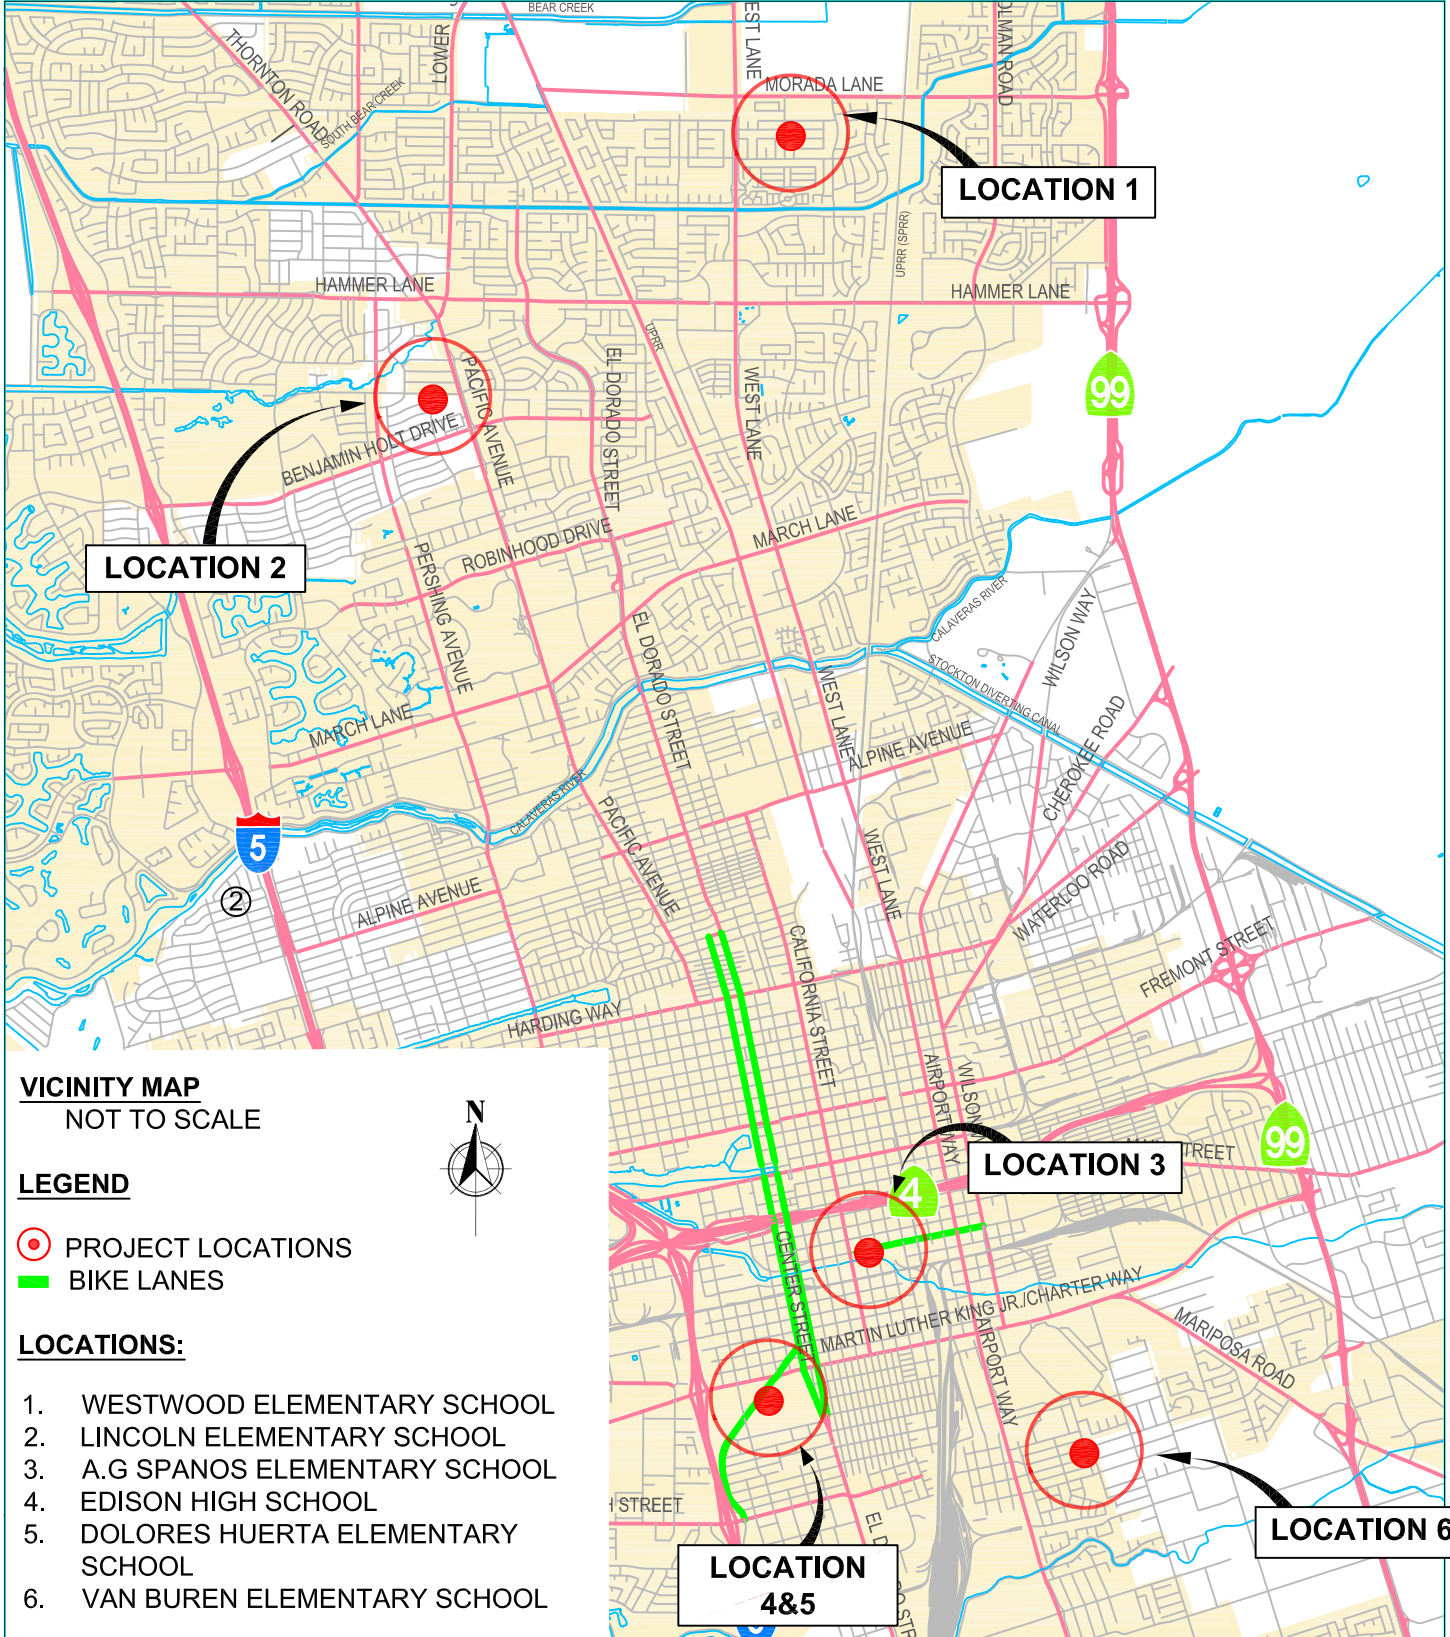

STOCKTON SAFE ROUTES TO SCHOOL SAFETY AND CONNECTIVITY IMPROVEMENTS (CITY PROJECT NO. WT19005)

CITY OF STOCKTON
DEPARTMENT OF PUBLIC WORKS

VICINITY MAP
NOT TO SCALE

LEGEND

- PROJECT LOCATIONS
- BIKE LANES

LOCATIONS:

1. WESTWOOD ELEMENTARY SCHOOL
2. LINCOLN ELEMENTARY SCHOOL
3. A.G SPANOS ELEMENTARY SCHOOL
4. EDISON HIGH SCHOOL
5. DOLORES HUERTA ELEMENTARY SCHOOL
6. VAN BUREN ELEMENTARY SCHOOL