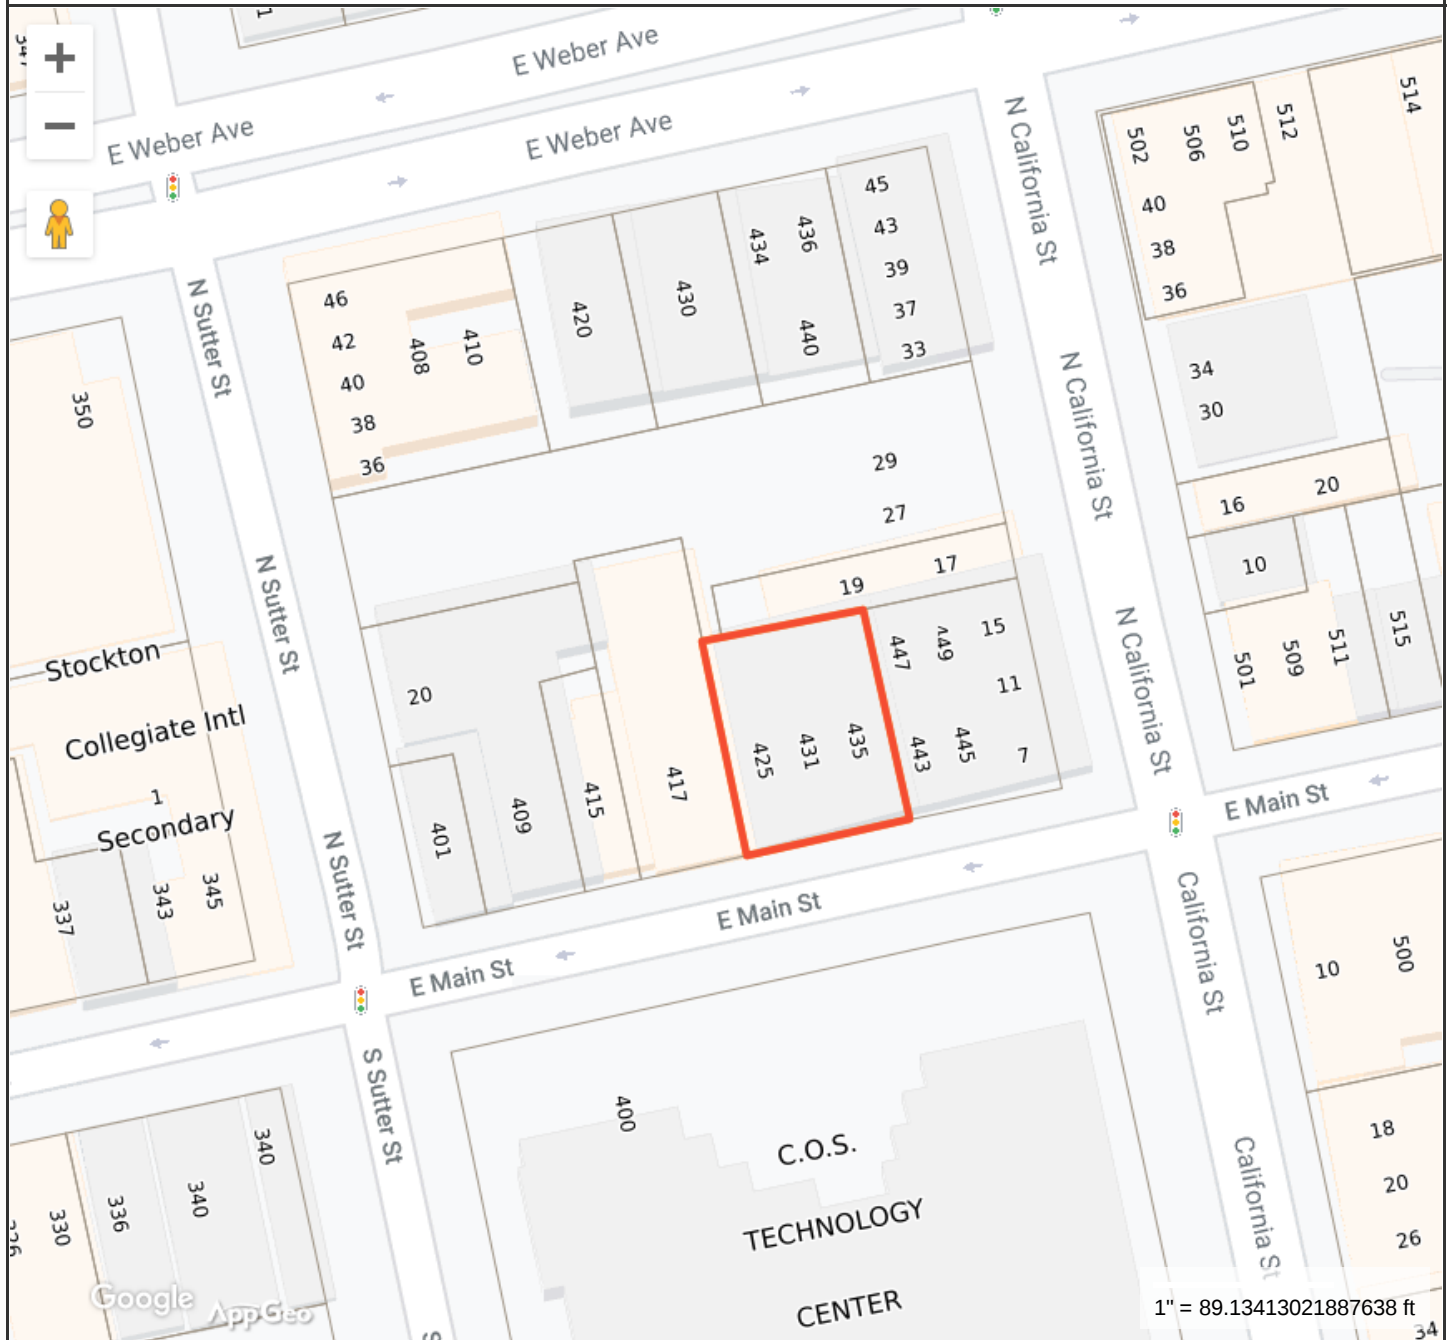

Attachment A - Location Map & Aerial View

Property Information

Property ID 14917008-64507
 Location 425 E MAIN ST
 Owner OWP PHASE II LP

MAP FOR REFERENCE ONLY
 NOT A LEGAL DOCUMENT

City of Stockton, CA makes no claims and no warranties, expressed or implied, concerning the validity or accuracy of the GIS data presented on this map.

Geometry updated 10/06/2021
 Data updated 10/06/2021

Print map scale is approximate. Critical layout or measurement activities should not be done using this resource.

Attachment A - Location Map & Aerial View

Property Information

Property ID 14917008-64507
Location 425 E MAIN ST
Owner OWP PHASE II LP

**MAP FOR REFERENCE ONLY
NOT A LEGAL DOCUMENT**

City of Stockton, CA makes no claims and no warranties, expressed or implied, concerning the validity or accuracy of the GIS data presented on this map.

Geometry updated 10/06/2021
Data updated 10/06/2021

Print map scale is approximate. Critical layout or measurement activities should not be done using this resource.