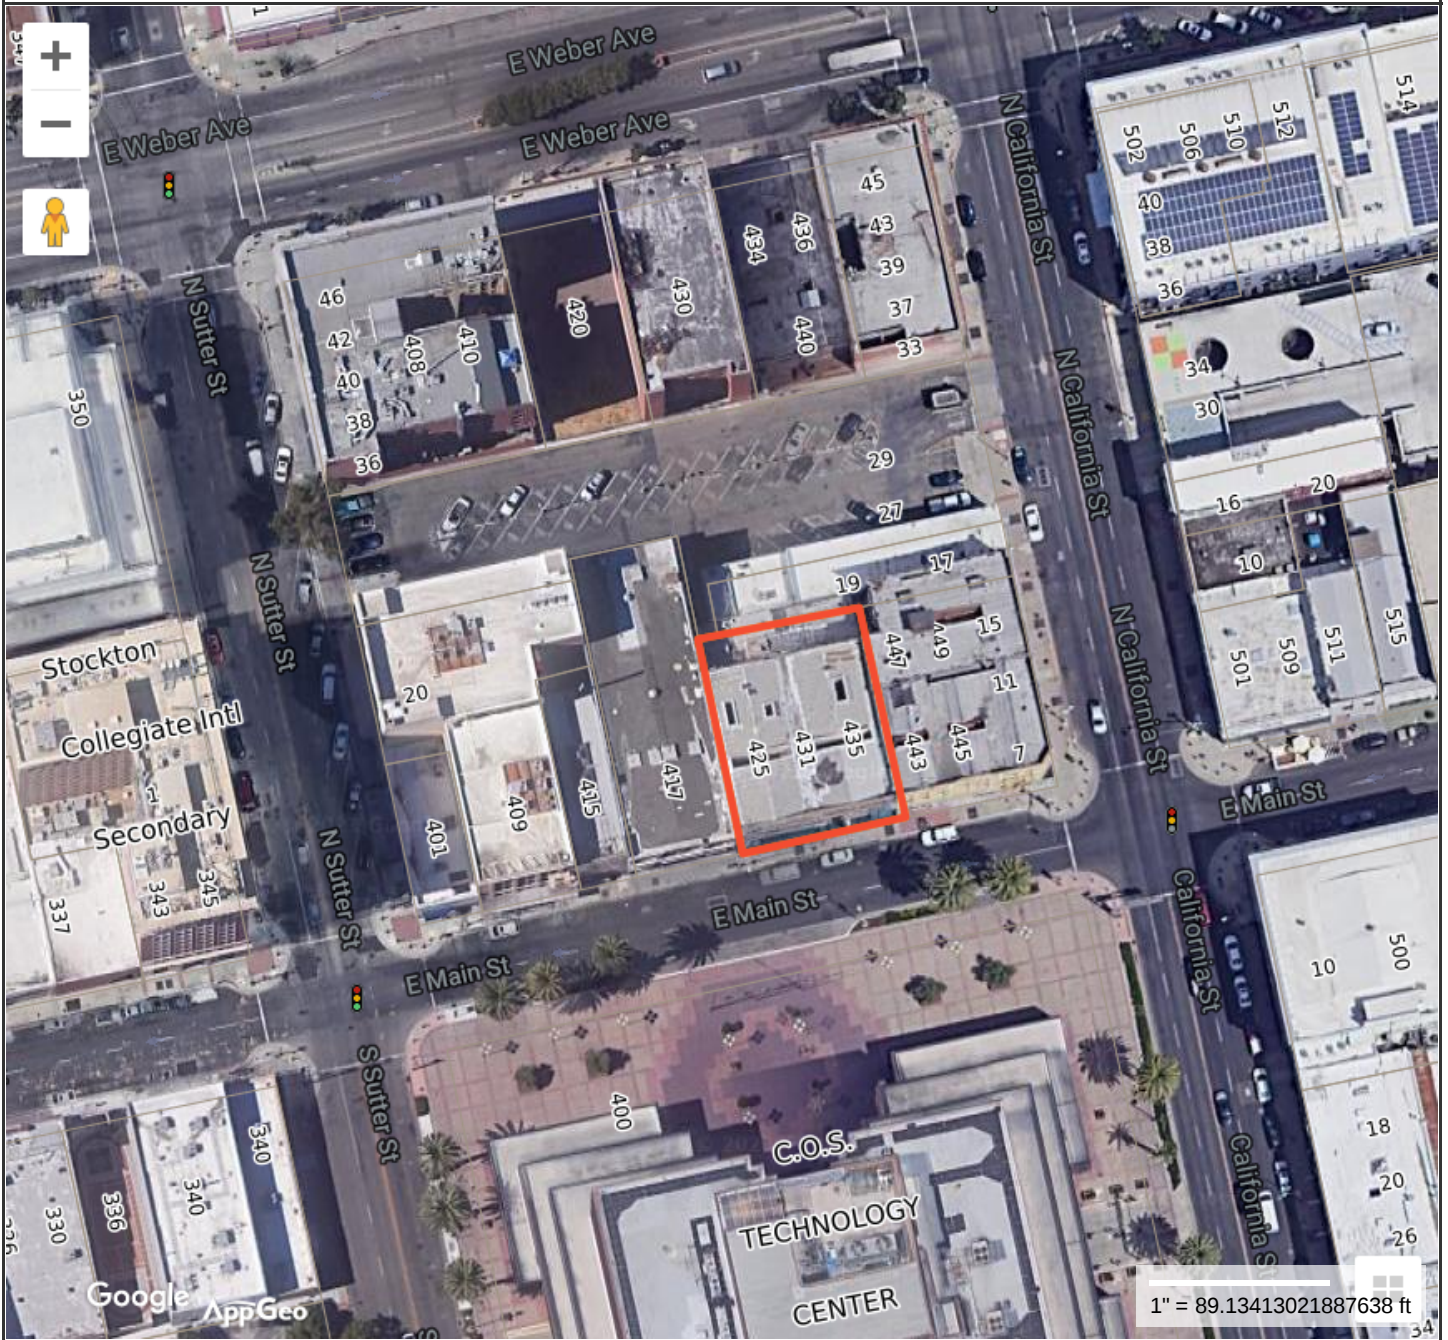

Attachment A - Location Map & Aerial View

Property Information

Property ID 14917008-64507
 Location 425 E MAIN ST
 Owner OWP PHASE II LP

MAP FOR REFERENCE ONLY
 NOT A LEGAL DOCUMENT

City of Stockton, CA makes no claims and no warranties, expressed or implied, concerning the validity or accuracy of the GIS data presented on this map.

Geometry updated 10/06/2021
 Data updated 10/06/2021

Print map scale is approximate. Critical layout or measurement activities should not be done using this resource.

Attachment A - Location Map & Aerial View

Property Information

Property ID 14917008-64507
Location 425 E MAIN ST
Owner OWP PHASE II LP

**MAP FOR REFERENCE ONLY
NOT A LEGAL DOCUMENT**

City of Stockton, CA makes no claims and no warranties, expressed or implied, concerning the validity or accuracy of the GIS data presented on this map.

Geometry updated 10/06/2021
Data updated 10/06/2021

Print map scale is approximate. Critical layout or measurement activities should not be done using this resource.