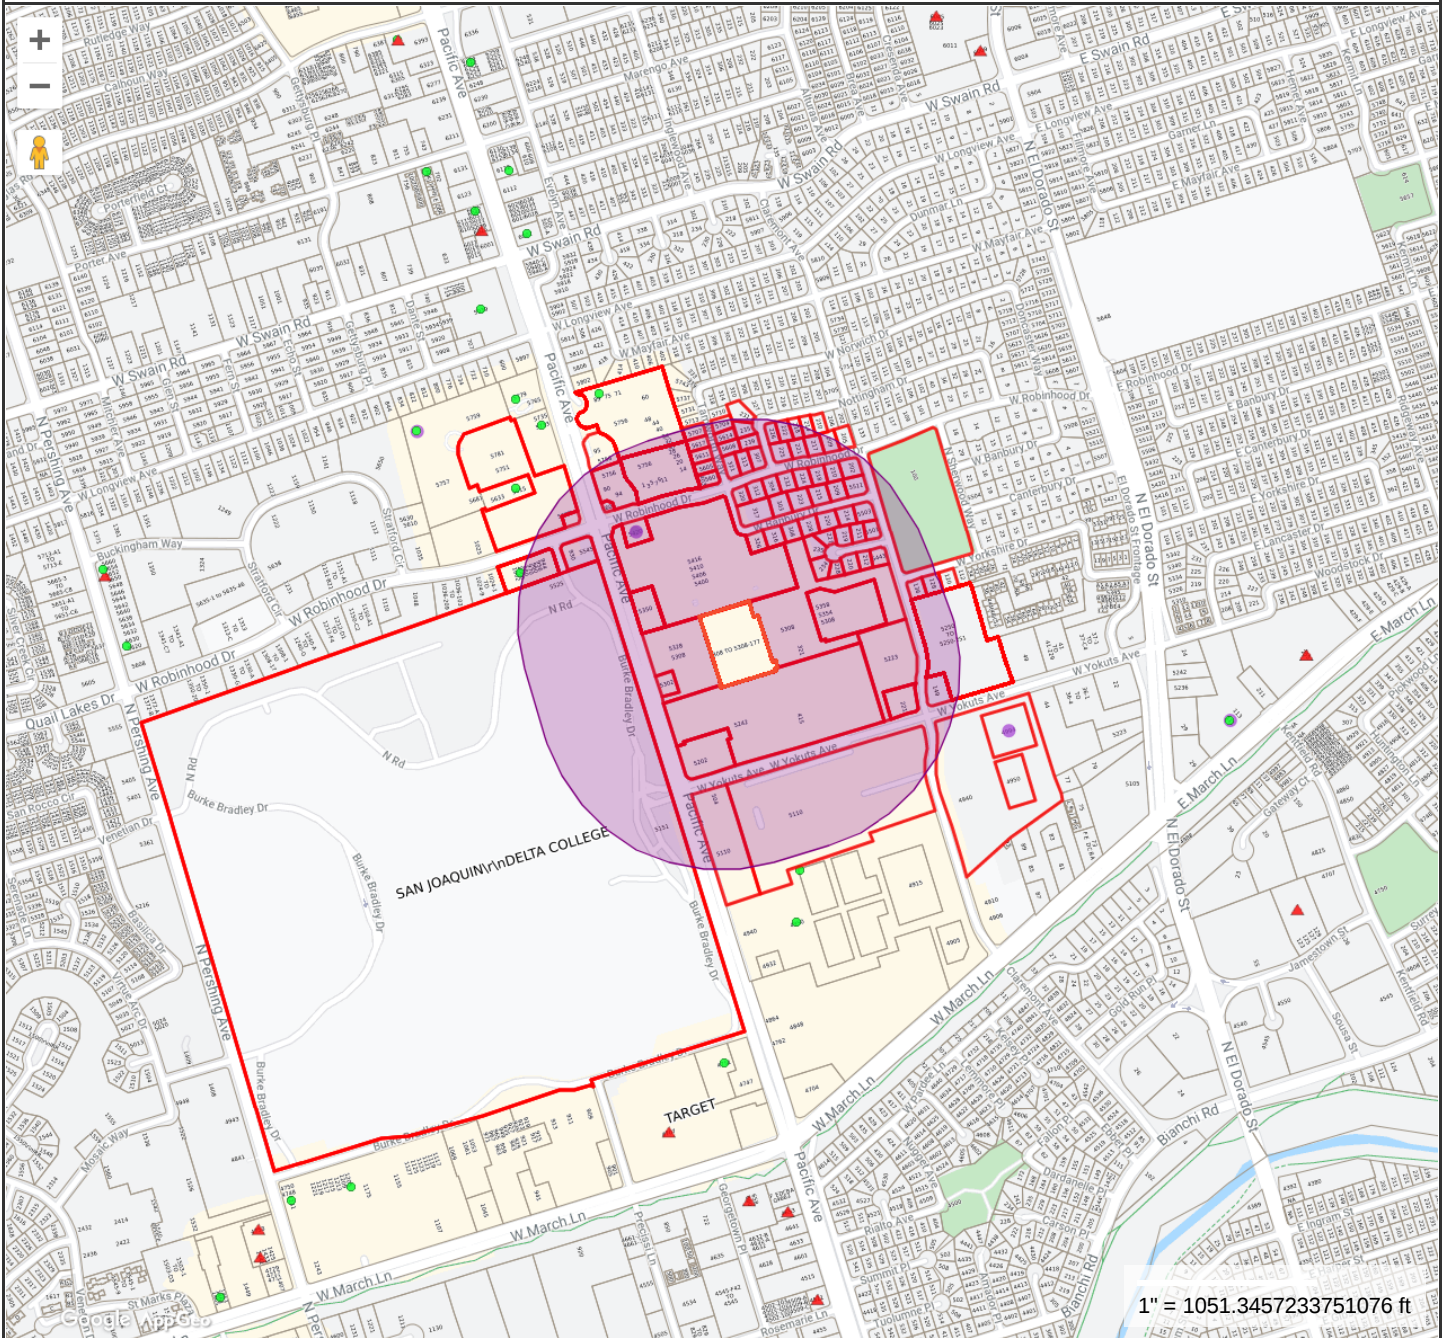

Existing Off-sale Alcohol License within 1000 feet

Property Information

Property ID 10224016-87273
 Location 5308 PACIFIC AV
 Owner BRIXTON SHERWOOD LLC

**MAP FOR REFERENCE ONLY
 NOT A LEGAL DOCUMENT**

City of Stockton, CA makes no claims and no warranties, expressed or implied, concerning the validity or accuracy of the GIS data presented on this map.

Geometry updated 09/16/2021
 Data updated 09/08/2021

Print map scale is approximate. Critical layout or measurement activities should not be done using this resource.

Map Theme Legends

Liquor License Locations

Liquor License Type

- ▲ Off Sale - Package Store
- On Sale
- ▲ On Sale - Public Premises
- Other License Types

California Department of Alcoholic Beverage
Control