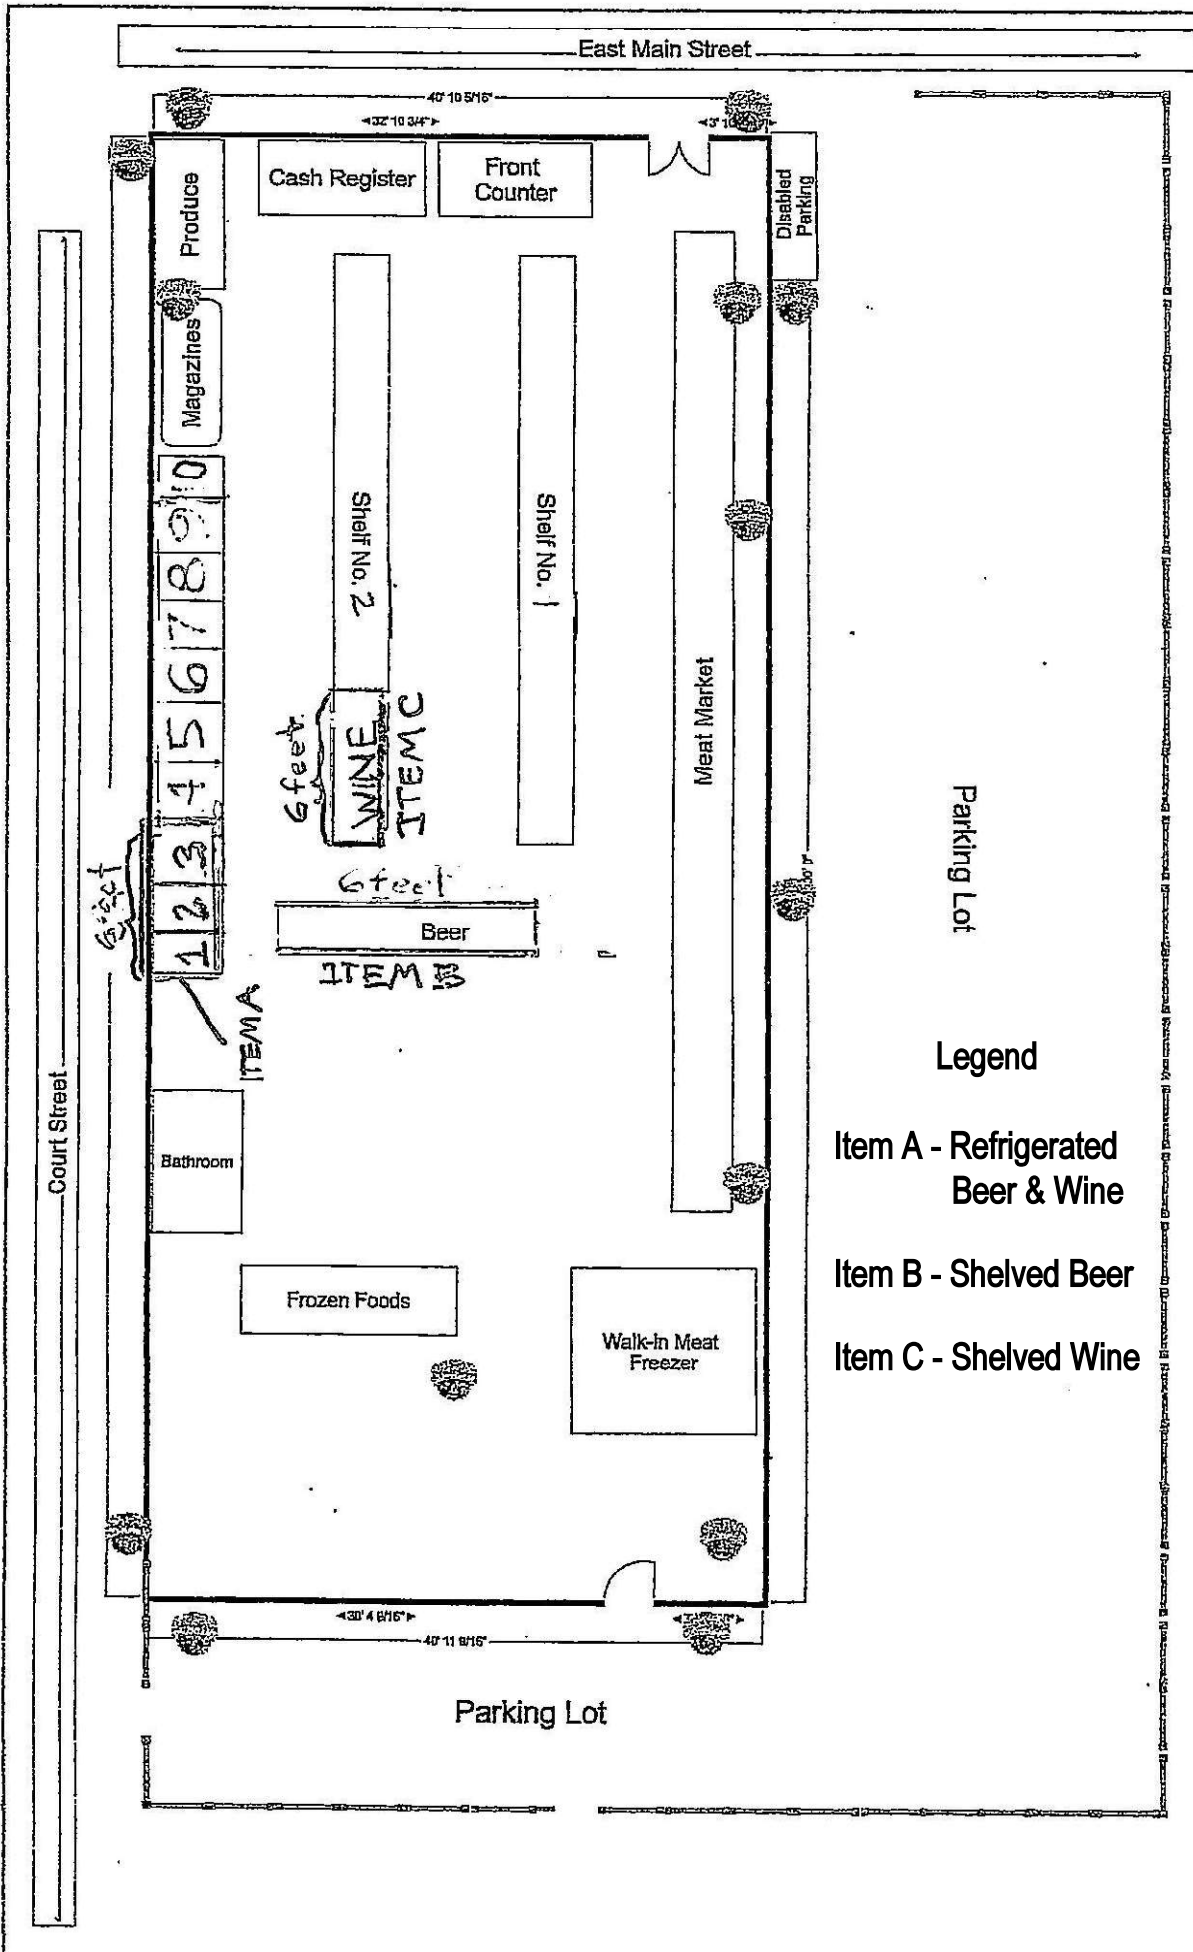

MAIN ST

Mi
Ranchito
Market

2208 EAST
MAIN ST

COURT ST

E Sonora St

E Sonora St

Court St

Court St

2222

2222

2210

219

Parking Lot

Legend

- Item A - Refrigerated Beer & Wine
- Item B - Shelved Beer
- Item C - Shelved Wine