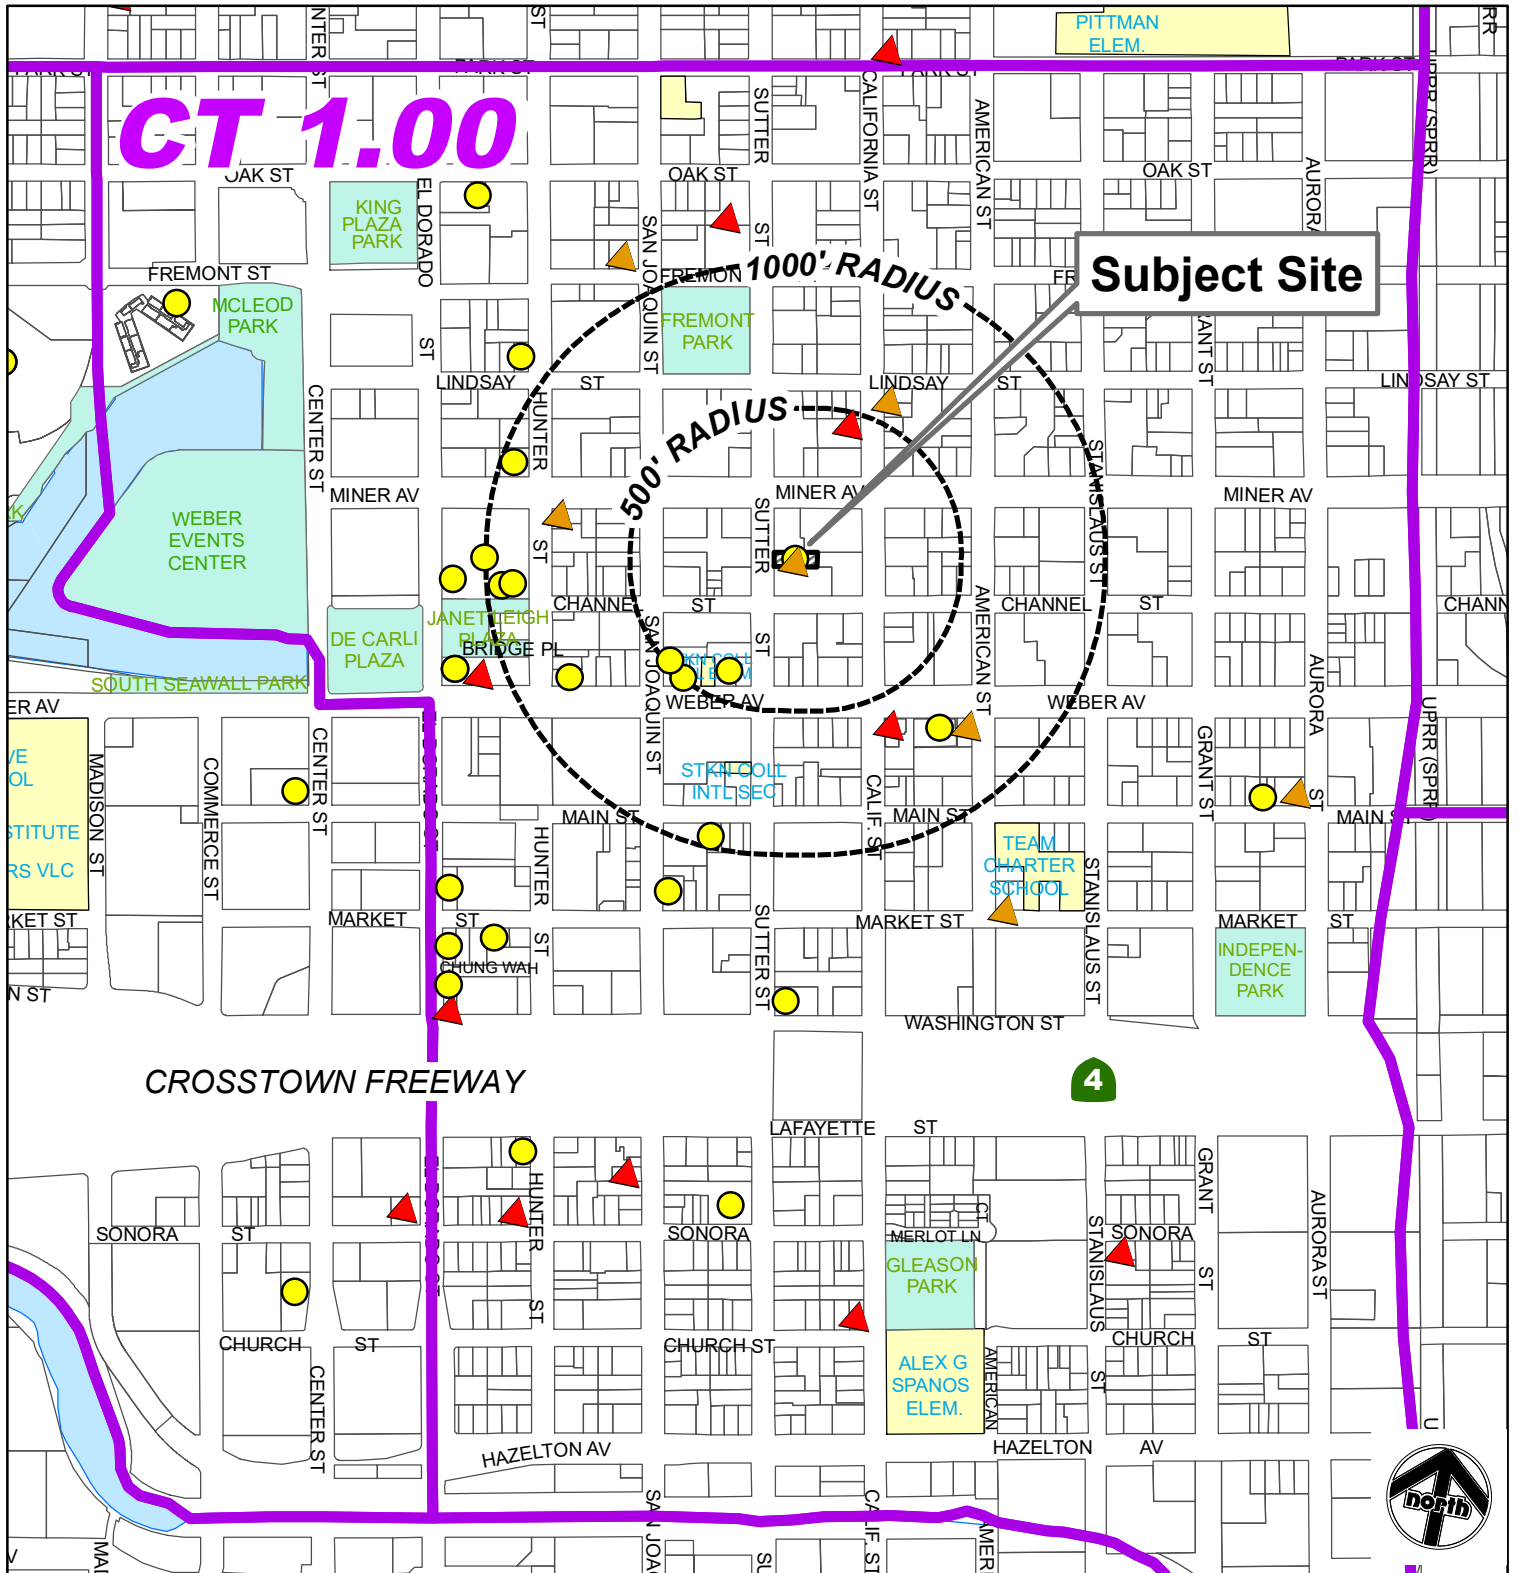

Census Tract 1.00 / Liquor Licenses (P16-0307)

Legend

2010 Census Tracts Boundary

ABC Liquor Licenses

ON-SALE ALCOHOL
 OFF-SALE ALCOHOL
 BAR