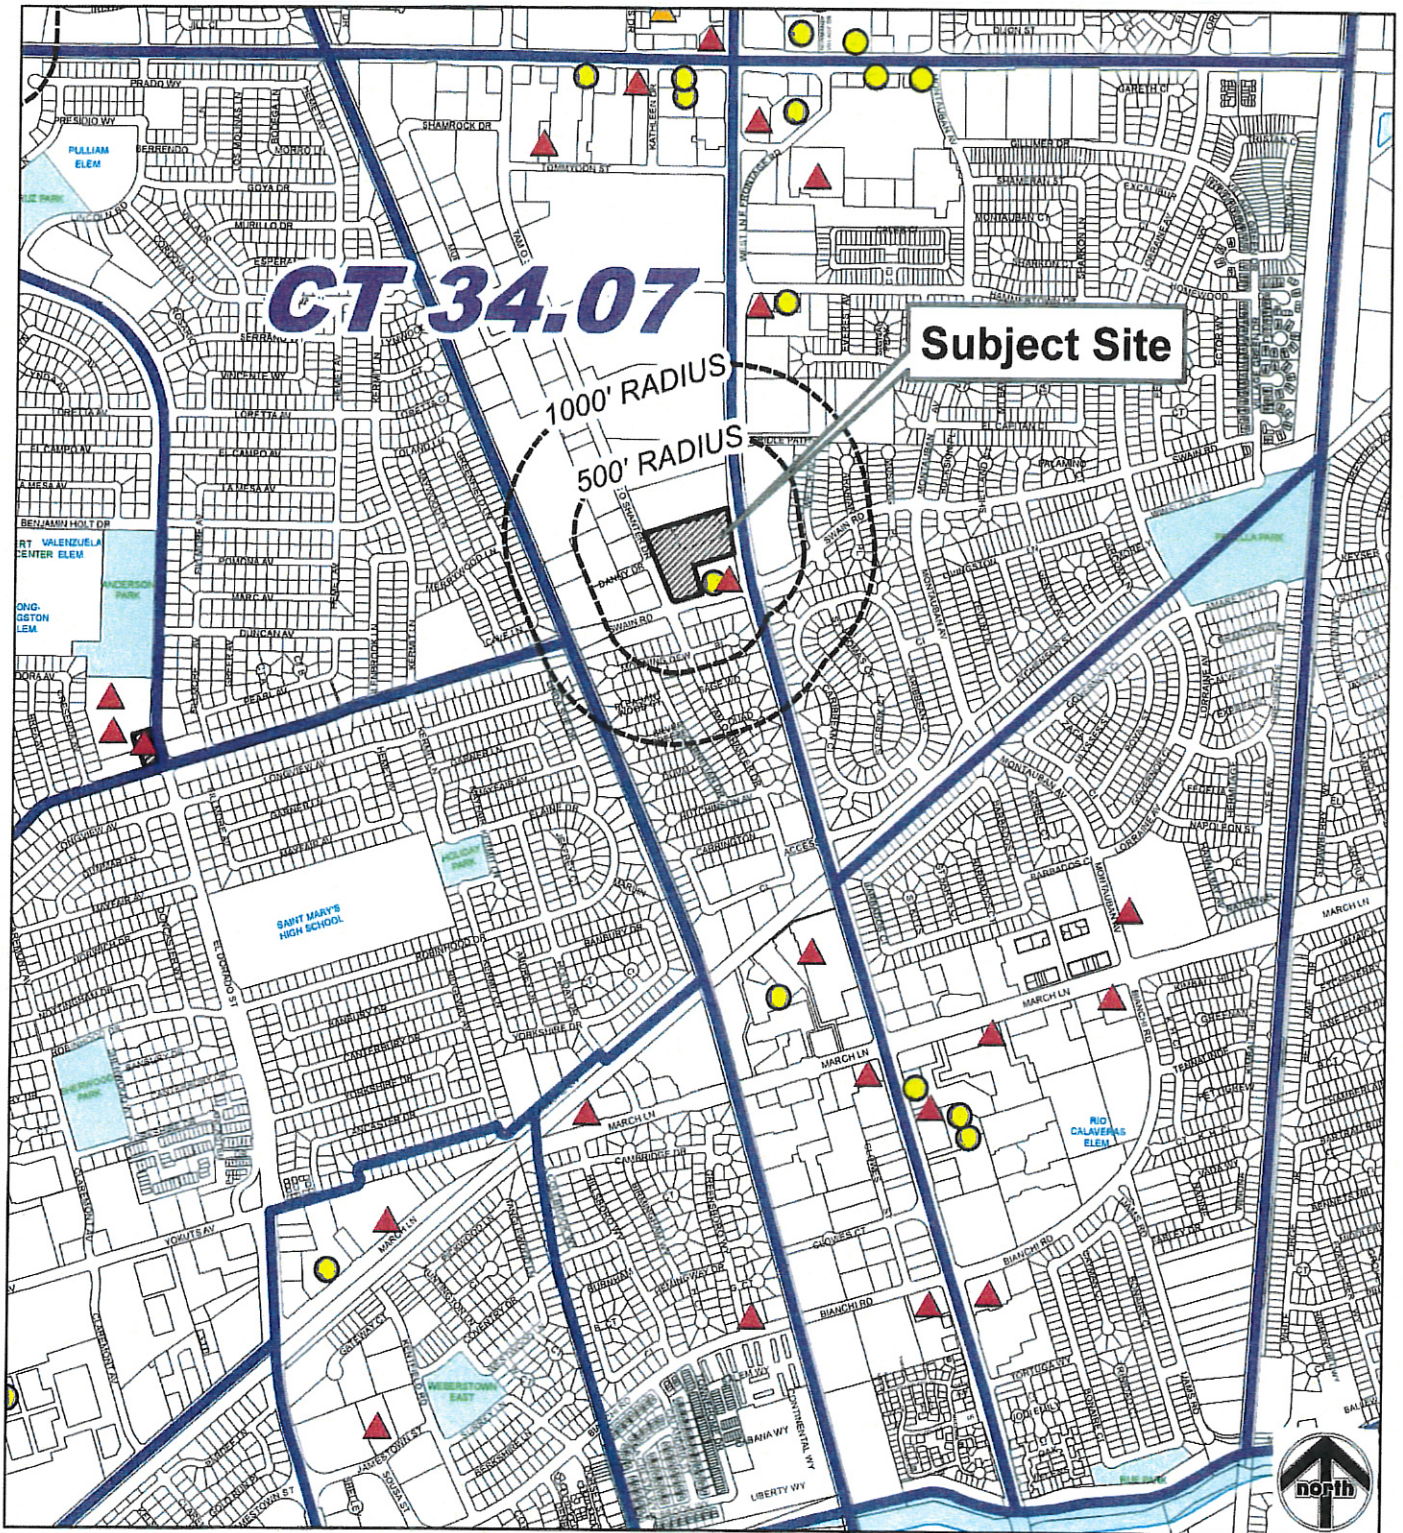

Census Tract 34.07 / Liquor Licenses

Legend

 2010 Census Tracts Boundary

ABC Liquor Licenses

 ON-SALE ALCOHOL

 OFF-SALE ALCOHOL

 BAR